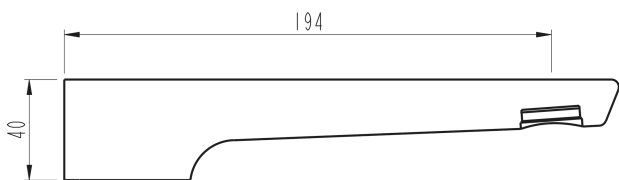

PLUMBING CONNECTION

15mm

SPOUT REACH

195mm

Specifications and dimensions correct at time of publication however are subject to change without notice.

Please refer to physical product prior to installation.