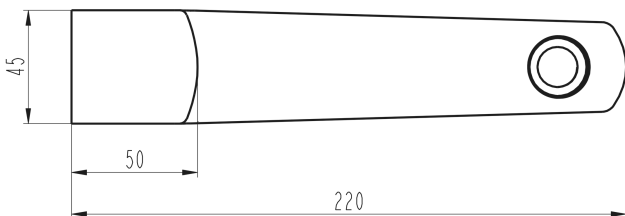

PLUMBING CONNECTION

15mm

SPOUT REACH

195mm

Specifications and dimensions correct at time of publication however are subject to change without notice.

Please refer to physical product prior to installation.