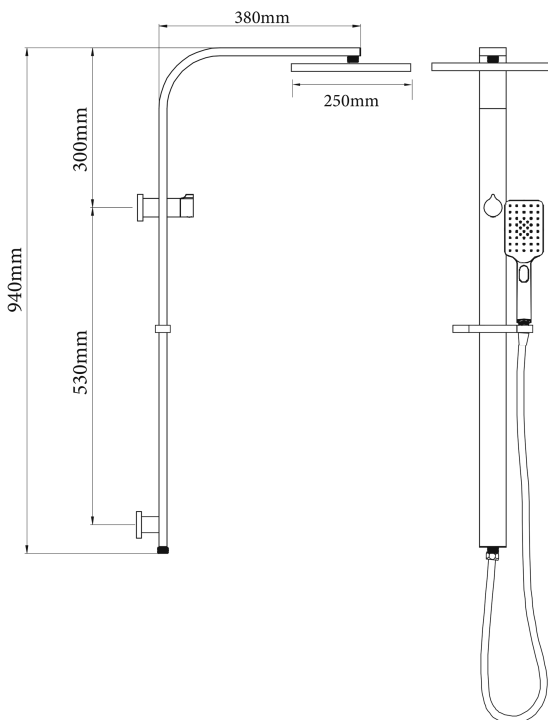

Eclipse Double Head Shower (Square)

PRODUCT CODE

VECL047

COLOUR/FINISHES

Chrome

Matte Black

Mirrored Black (PVD)

FEATURES

3 Function Handpiece

Adjustable head

PRESSURE TYPE

Mains Pressure only

MINIMUM PRESSURE

150kPa

MAXIMUM PRESSURE

500kPa (As per NZ Building Code AS/NZ 3500.1)

WELS RATING - MAINS

3 Star (8.5L/min)

PRESSURE

MAXIMUM TEMPERATURE

65°C

PLUMBING CONNECTION

15mm

Specifications and dimensions correct at time of publication however are subject to change without notice.

Please refer to physical product prior to installation.

Installation instructions for this product are available from the product page on vodaplumbingware.co.nz