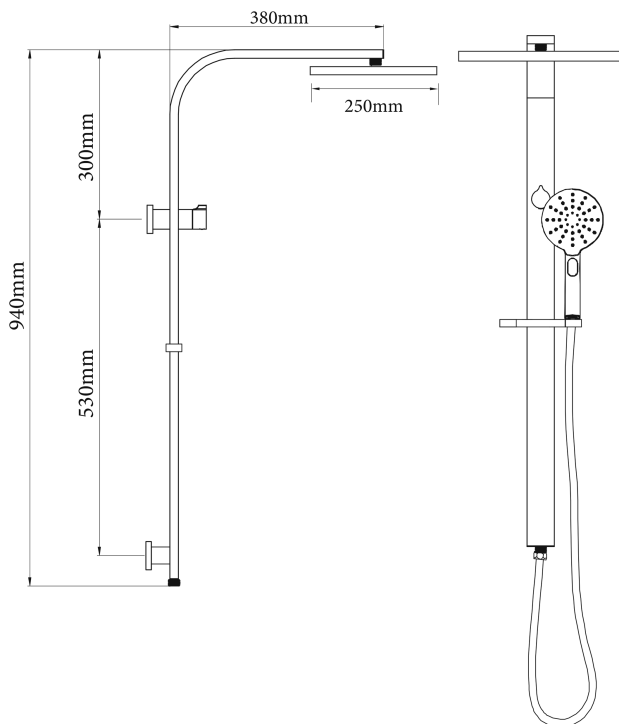

Eclipse Double Head Shower (Round)

PRODUCT CODE

VECL046

COLOUR/FINISHES

Matte Black

Chrome

Mirrored Black (PVD)

FEATURES

3 Function Handpiece

Adjustable angle Drencher head

PRESSURE TYPE

Mains Pressure only

MINIMUM PRESSURE

150kPa

MAXIMUM PRESSURE

500kPa (As per NZ Building Code AS/NZ 3500.1)

WELS RATING - MAINS

3 Star (8.5L/min)

PRESSURE

MAXIMUM TEMPERATURE

65°C

PLUMBING CONNECTION

15mm

DRENCHER DIMENSIONS

250mm Diameter

Specifications and dimensions correct at time of publication however are subject to change without notice.

Please refer to physical product prior to installation.

Installation instructions for this product are available from the product page on vodaplumbingware.co.nz