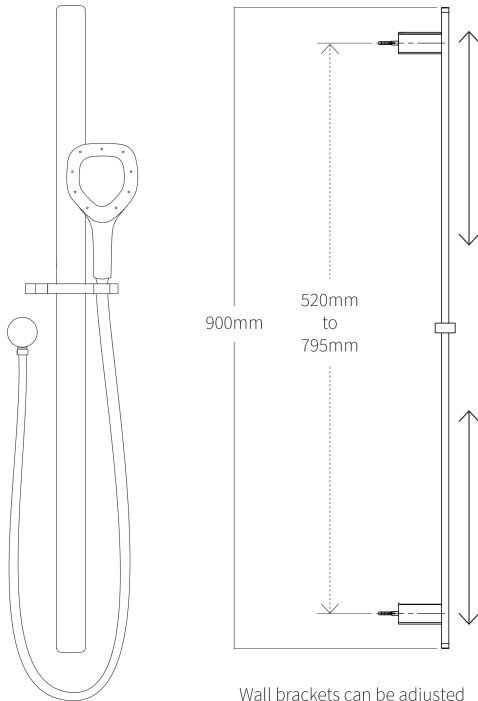

DreamJet Slide Shower

PRODUCT CODE	VDRM044
COLOUR/FINISHES	Black/Chrome Matte Black Chrome/Black Chrome/White Black/Chrome
FEATURES	Adjustable bracket Brass Construction (Slide) Large Bore Supply
PRESSURE TYPE	All Pressures
MINIMUM PRESSURE	50kPa
MAXIMUM PRESSURE	500kPa (As per NZ Building Code AS/NZ 3500.1)
WELS RATING - MAINS PRESSURE	2 Star (9.5L/min)
WELS RATING - LOW PRESSURE	3 Star (6L/min)
MAXIMUM TEMPERATURE	65°C
PLUMBING CONNECTION	15mm

Wall brackets can be adjusted to achieve desired height.

Specifications and dimensions correct at time of publication however are subject to change without notice.

Please refer to physical product prior to installation.

Installation instructions for this product are available from the product page on vodaplumbingware.co.nz