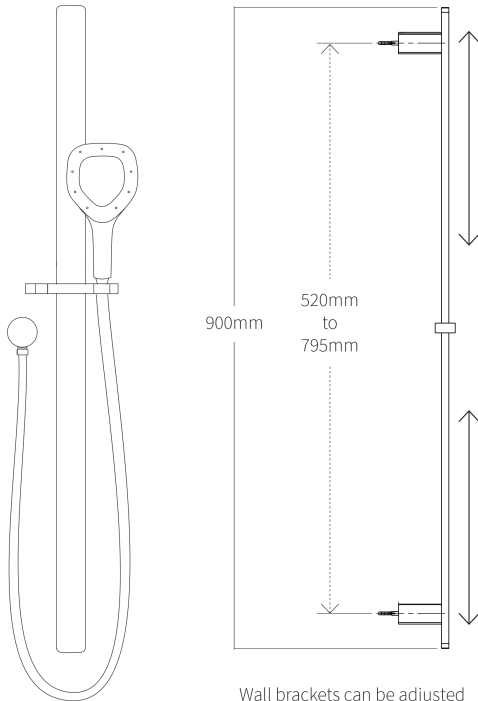

DreamJet Slide Shower

PRODUCT CODE	VDRM043
COLOUR/FINISHES	Chrome/Black Matte Black Chrome/White Black/Chrome
FEATURES	Adjustable bracket Brass Construction (Slide) Large Bore Supply
PRESSURE TYPE	All Pressures
MINIMUM PRESSURE	50kPa
MAXIMUM PRESSURE	500kPa (As per NZ Building Code AS/NZ 3500.1)
WELS RATING - MAINS PRESSURE	2 Star (9.5L/min)
WELS RATING - LOW PRESSURE	3 Star (6L/min)
MAXIMUM TEMPERATURE	65°C
PLUMBING CONNECTION	15mm

Wall brackets can be adjusted to achieve desired height.

Specifications and dimensions correct at time of publication however are subject to change without notice.

Please refer to physical product prior to installation.

Installation instructions for this product are available from the product page on vodaplumbingware.co.nz