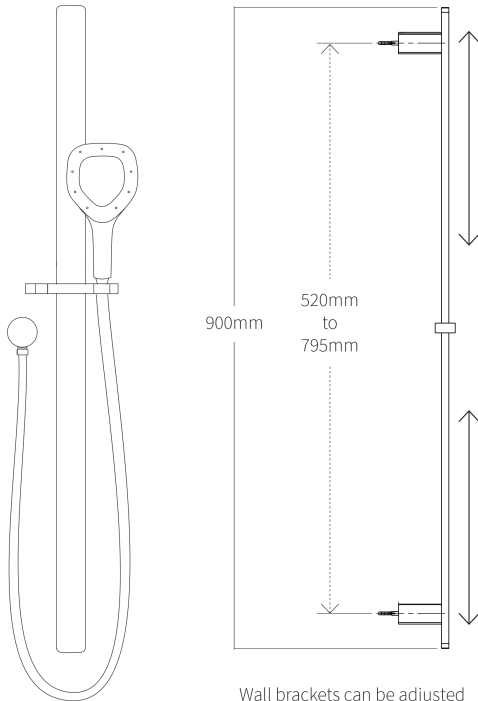

DreamJet Slide Shower

PRODUCT CODE	VDRM041
COLOUR/FINISHES	Chrome/White Matte Black Chrome/Black Black/Chrome
FEATURES	Adjustable bracket Brass Construction (Slide) Large Bore Supply
PRESSURE TYPE	All Pressures
MINIMUM PRESSURE	50kPa
MAXIMUM PRESSURE	500kPa (As per NZ Building Code AS/NZ 3500.1)
WELS RATING - MAINS PRESSURE	2 Star (9.5L/min)
WELS RATING - LOW PRESSURE	3 Star (6L/min)
MAXIMUM TEMPERATURE	65°C
PLUMBING CONNECTION	15mm

Wall brackets can be adjusted to achieve desired height.

Specifications and dimensions correct at time of publication however are subject to change without notice.

Please refer to physical product prior to installation.

Installation instructions for this product are available from the product page on vodaplumbingware.co.nz