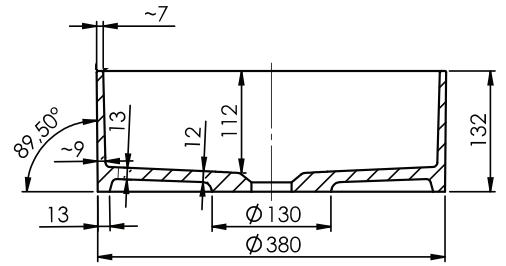

SPECIFICATION SHEET

Vessel Basin Options

Maya Round

Mineral Composite
Gloss White: 7382

380L x 380W x 132H

Note: Not available with a slab top centre tap hole position