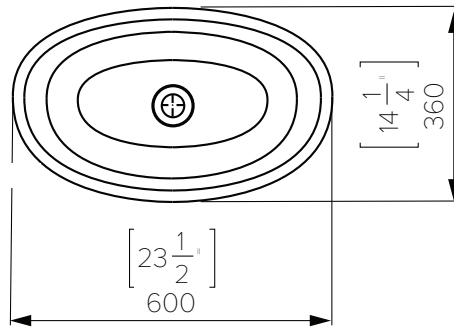

SPECIFICATION SHEET

Vessel Basin Options

Harper Oval

Mineral Composite
White: 7380
Matte White: 7380MW

L599 X W361 X H160

Washington

Mineral Composite
White: 7384
Matte White: 7384MW

600L x 360W x 150H