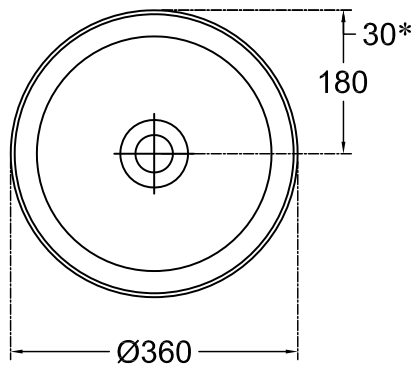

Poppi Round

Vitreous China

Gloss White: 7462GW

Matte White: 7462MW

W360 X H120