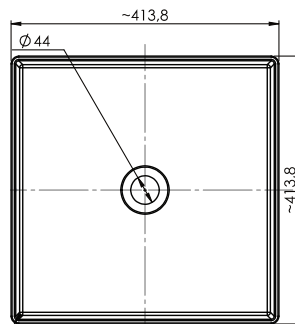

Vessel Basin Options

Maya Round

Mineral Composite
Gloss White: 7382

380L x 380W x 132H

Note: Not available with a slab top centre tap hole position

Maya Curved Square

Mineral Composite
Gloss White: 7381

400L x 350W x 151H

Note: Not available with a slab top centre tap hole position

Maya Square Elite

Mineral Composite
Gloss White: 7383

414L x 414W x 152H

Note: Not available with a slab top centre tap hole position

SPECIFICATION SHEET