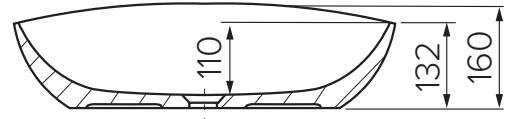

SPECIFICATION SHEET

Vessel Basin Options

Harper Oval

Mineral Composite
White: 7380
Matte White: 7380MW

L599 X W361 X H160