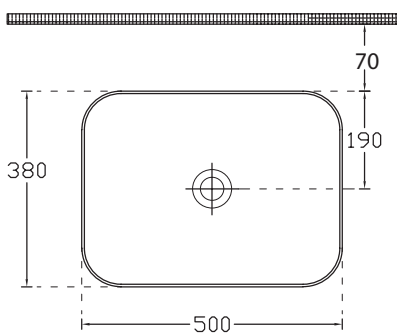

Note: Not available with a slab top centre tap hole position

Maya Square Elite

Mineral Composite
Gloss White: 7383

414L x 414W x 152H

Note: Not available with a slab top centre tap hole position

SPECIFICATION SHEET

Vitreous China

White: 7351

Matte Black: 7352

W360 X H135

Coral Diamond Round

Vitreous China

White: 7356

L355 X W355 X H120

SPECIFICATION SHEET

Vessel Basin Options

Harper Oval

Mineral Composite
White: 7380
Matte White: 7380MW

L599 X W361 X H160

Washington

Mineral Composite
White: 7384
Matte White: 7384MW

600L x 360W x 150H

Ravani Semi-Recessed Rectangular Basin

Vitreous China
7326

W380 x L500 x H100

Note: Not available with a Quartz Slab Top

SPECIFICATION SHEET

Vessel Basin Options

Monaco Vessel

StoneCast Mineral Composite