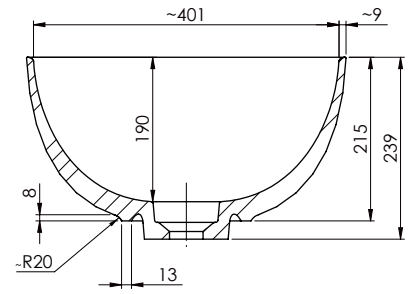

SPECIFICATION SHEET

Vessel Basin Options

Monaco Vessel

StoneCast Mineral Composite

Gloss White: 7458GW

Matte White: 7458MW

W420 X H239