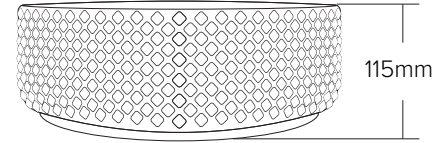

SPECIFICATION SHEET

Vessel Basin Options

Quarto Round 410

Vitreous China

White: 7350

Matte Black: 7350B

W410 x H125

Note: Not available with a slab top centre tap hole position

Quarto Round 360

Vitreous China

Matte Black: 7332B

W360 x H125

Quarto Round 310

Vitreous China

White: 7331

Matte Black: 7331B

W310 x H110

SPECIFICATION SHEET

Vessel Basin Options

Coral Beaded Round

Vitreous China

Gloss White: 7361

Matte White: 7361MW

W360 X H115

Vessel Basin Options

Maya Round

Mineral Composite
Gloss White: 7382

380L x 380W x 132H

Note: Not available with a slab top centre tap hole position

Maya Curved Square

Mineral Composite
Gloss White: 7381

400L x 350W x 151H