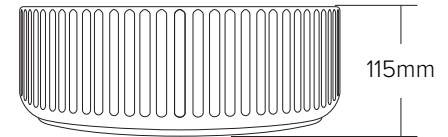

Coral Fluted Round

Vitreous China

Gloss White: 7363

Matte White: 7363MW

W365 X H115