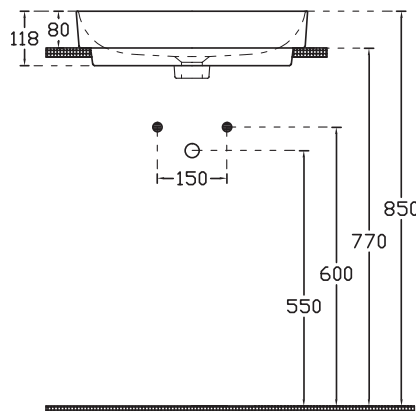

Vitreous China

White: 7351

Matte Black: 7352

W360 X H135

Coral Diamond Round

Vitreous China

White: 7356

L355 X W355 X H120

SPECIFICATION SHEET

Vessel Basin Options

Harper Oval

Mineral Composite
White: 7380
Matte White: 7380MW

L599 X W361 X H160

Washington

Mineral Composite
White: 7384
Matte White: 7384MW

600L x 360W x 150H

Ravani Semi-Recessed Rectangular Basin

Vitreous China
7326

W380 x L500 x H100

Note: Not available with a Quartz Slab Top

SPECIFICATION SHEET

Vessel Basin Options

Monaco Vessel

StoneCast Mineral Composite