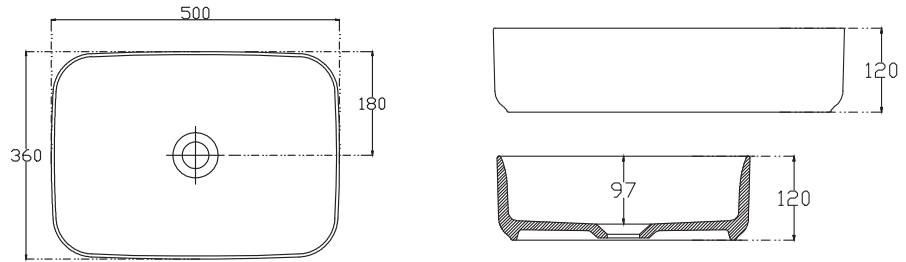

SPECIFICATION SHEET

Vessel Basin Options

Toni Rectangular

Vitreous China
Gloss White: 7430GW
Matte White: 7430MW
Salmon: 7430SL
Mint: 7430MT
Taupe: 7430TP
Matte Black: 7430MB
Anthracite: 7430AT
Royal Blue: 7430RB
Emerald Green: 7430EG