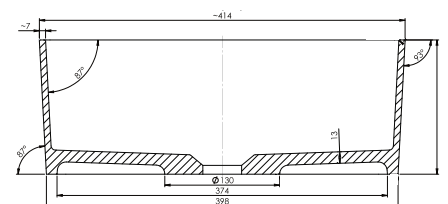

Vessel Basin Options

Maya Round

Mineral Composite
Gloss White: 7382

380L x 380W x 132H

Note: Not available with a slab top centre tap hole position

Maya Curved Square

Mineral Composite
Gloss White: 7381

400L x 350W x 151H

Note: Not available with a slab top centre tap hole position

Maya Square Elite

Mineral Composite
Gloss White: 7383

414L x 414W x 152H

Note: Not available with a slab top centre tap hole position

SPECIFICATION SHEET