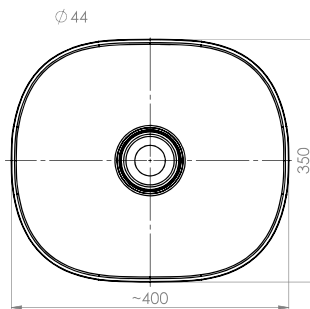

Vessel Basin Options

Maya Round

Mineral Composite
Gloss White: 7382

380L x 380W x 132H

Note: Not available with a slab top centre tap hole position

Maya Curved Square

Mineral Composite
Gloss White: 7381

400L x 350W x 151H

Note: Not available with a slab top centre tap hole position

Maya Square Elite

Mineral Composite
Gloss White: 7383

414L x 414W x 152H

Note: Not available with a slab top centre tap hole position

SPECIFICATION SHEET