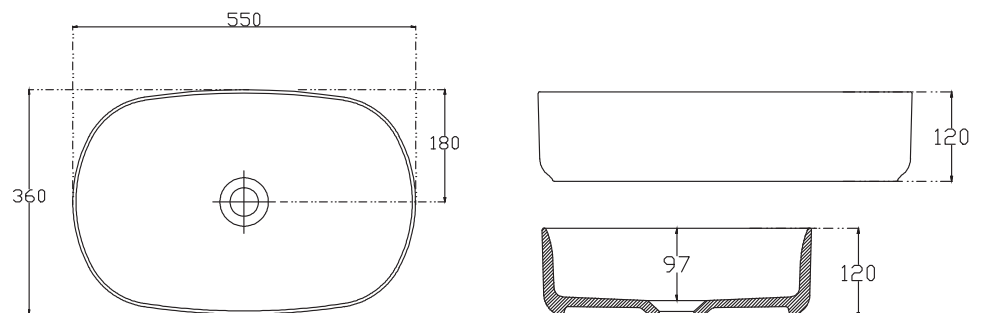

Toni Oval

Vitreous China
Gloss White: 7440GW
Matte White: 7440MW
Salmon: 7440SL
Mint: 7440MT
Taupe: 7440TP
Matte Black: 7440MB
Anthracite: 7440AT
Royal Blue: 7440RB
Emerald Green: 7440EG