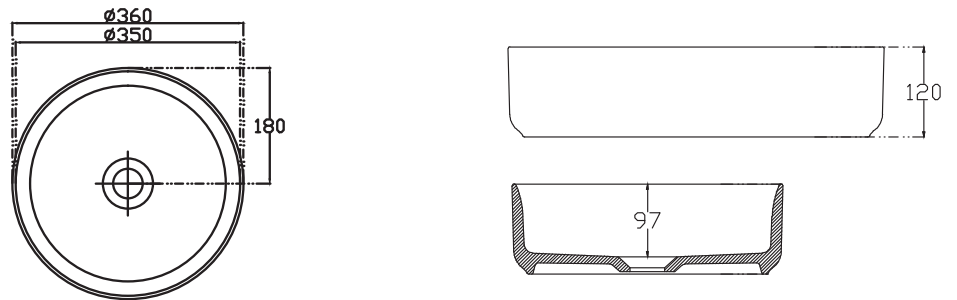

Toni Round 360

Vitreous China
Gloss White: 7432GW
Matte White: 7432MW
Salmon: 7432SL
Mint: 7432MT
Taupe: 7432TP
Matte Black: 7432MB
Anthracite: 7432AT
Royal Blue: 7432RB
Emerald Green: 7432EG