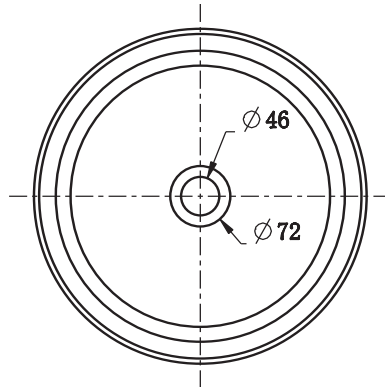

SPECIFICATION SHEET

Vessel Basin Options

Quarto Round 410

Vitreous China

White: 7350

Matte Black: 7350B

W410 x H125

Note: Not available with a slab top centre tap hole position