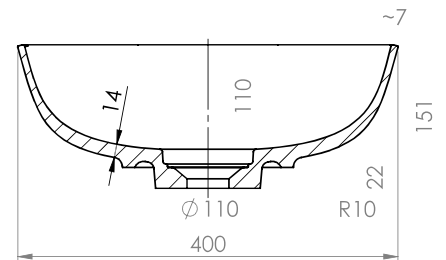

Vessel Basin Options

Maya Round

Mineral Composite
Gloss White: 7382

380L x 380W x 132H

Note: Not available with a slab top centre tap hole position

Maya Curved Square

Mineral Composite
Gloss White: 7381

400L x 350W x 151H

Note: Not available with a slab top centre tap hole position

Maya Square Elite

Mineral Composite
Gloss White: 7383

414L x 414W x 152H

Note: Not available with a slab top centre tap hole position

SPECIFICATION SHEET