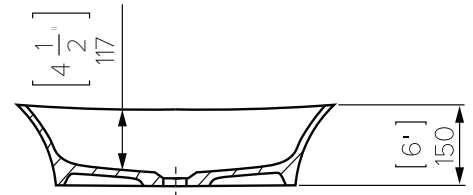

SPECIFICATION SHEET

Vessel Basin Options

Harper Oval

Mineral Composite
White: 7380
Matte White: 7380MW

L599 X W361 X H160

Washington

Mineral Composite
White: 7384
Matte White: 7384MW

600L x 360W x 150H