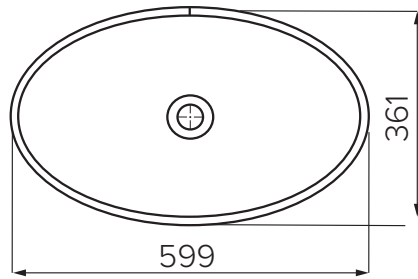

SPECIFICATION SHEET

Vessel Basin Options

Harper Oval

Mineral Composite
White: 7380
Matte White: 7380MW

L599 X W361 X H160