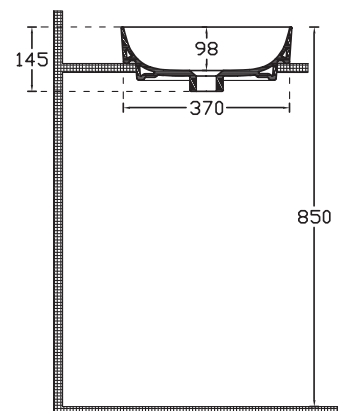

Note: Not available with a slab top centre tap hole position

Maya Square Elite

Mineral Composite
Gloss White: 7383

414L x 414W x 152H

Note: Not available with a slab top centre tap hole position

SPECIFICATION SHEET

Vitreous China

White: 7351

Matte Black: 7352

W360 X H135

Coral Diamond Round

Vitreous China

White: 7356

L355 X W355 X H120

SPECIFICATION SHEET

Vessel Basin Options

Harper Oval

Mineral Composite
White: 7380
Matte White: 7380MW

L599 X W361 X H160

Washington

Mineral Composite
White: 7384
Matte White: 7384MW

600L x 360W x 150H

Ravani Semi-Recessed Rectangular Basin

Vitreous China
7326

W380 x L500 x H100

Note: Not available with a Quartz Slab Top

SPECIFICATION SHEET

Vessel Basin Options

Monaco Vessel

StoneCast Mineral Composite