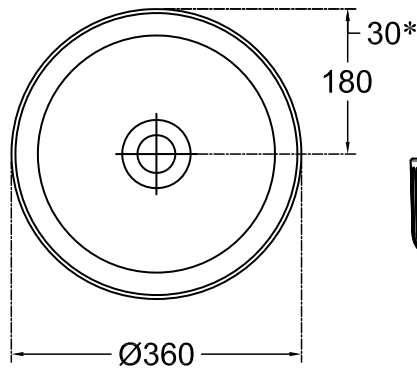

Torre Round

Vitreous China

Gloss White: 7460GW

Matte White: 7460MW

W360 X H120