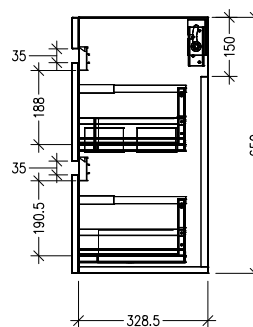

Note: All measurements shown are in millimetres. Sizes are nominal.

TOP VIEW

FRONT VIEW

SIDE VIEW

SPECIFICATION SHEET

Slab Top Options

StoneCast Slab Top 900

W900 x D350 x H20