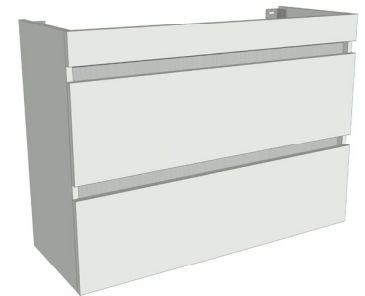

SPECIFICATION SHEET

Vega Slim 900mm 2 Drawer Wall Hung Vanity

NOTE: Tapware not included

Features

- 2-Drawer Wall Hung
- Full Extension Soft Close Drawers
- Negative detail finger pull with extrusion
- Laminate Woodgrain & Solid Colours on MR Board
- Slab Top Options:
20mm Quartz or StoneCast Top
- Dimensions: H670 x W900 x D350

Note: All measurements shown are in millimetres. Sizes are nominal.

TOP VIEW

FRONT VIEW

SIDE VIEW

SPECIFICATION SHEET

Slab Top Options

StoneCast Slab Top 900

W900 x D350 x H20