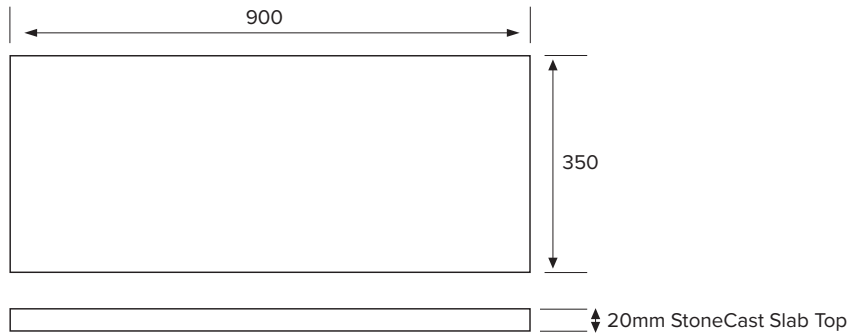

SPECIFICATION SHEET

Slab Top Options

StoneCast Slab Top 900

W900 x D350 x H20

Gloss White - Code: SC

Matte White - Code: SCMW

Quartz Slab Top 900

W900 x D350 x H20

Midnight Stone - Code: MS

Himalaya - Code: HY