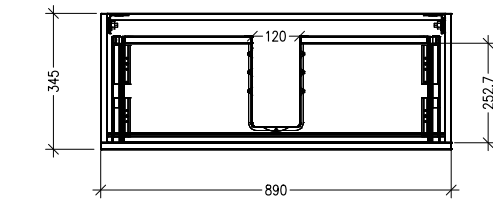

Note: All measurements shown are in millimetres. Sizes are nominal.

TOP VIEW

FRONT VIEW

SIDE VIEW

SPECIFICATION SHEET

Slab Top Options

StoneCast Slab Top 900

W900 x D350 x H20