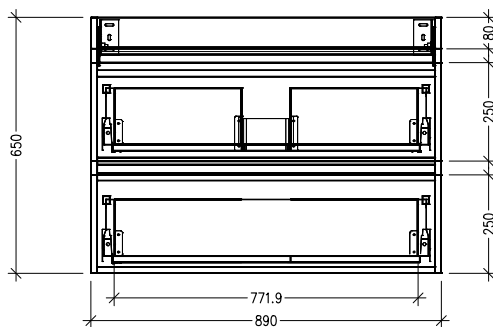

Note: All measurements shown are in millimetres. Sizes are nominal.

TOP VIEW

FRONT VIEW

SIDE VIEW

SPECIFICATION SHEET

Slab Top Options

StoneCast Slab Top 900

W900 x D350 x H20