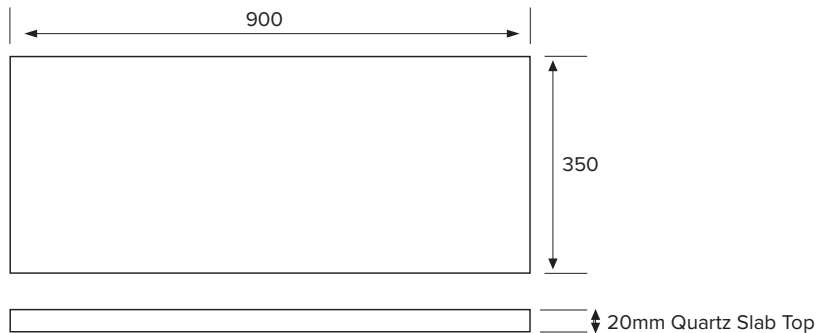

Vessel Basin Options

Note: The Quarto Round 310 basins are the only compatible options available for the Vega Slim