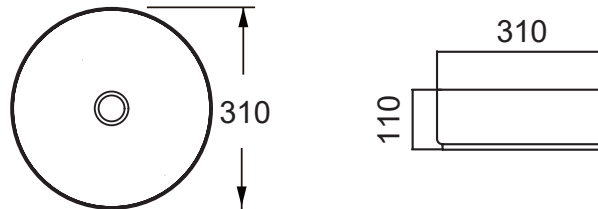

Note: All measurements shown are in millimetres. Sizes are nominal.

SPECIFICATION SHEET

Slab Top Options

StoneCast Slab Top 900

W900 x D350 x H20

Gloss White - Code: SC

Matte White - Code: SCMW

Gloss White

Matte White

Quartz Slab Top 900

W900 x D350 x H20

Midnight Stone - Code: MS

Himalaya - Code: HY

Midnight Stone

Himalaya

Vessel Basin Options

Note: The Quarto Round 310 basins are the only compatible options available for the Vega Slim

Quarto Round 310mm

H110 x W310

Gloss White - Code: 7331

Matte Black - Code: 7331B

SELECT YOUR TAP HOLE POSITION (Basin Wastes pre-drilled in Quartz Options)