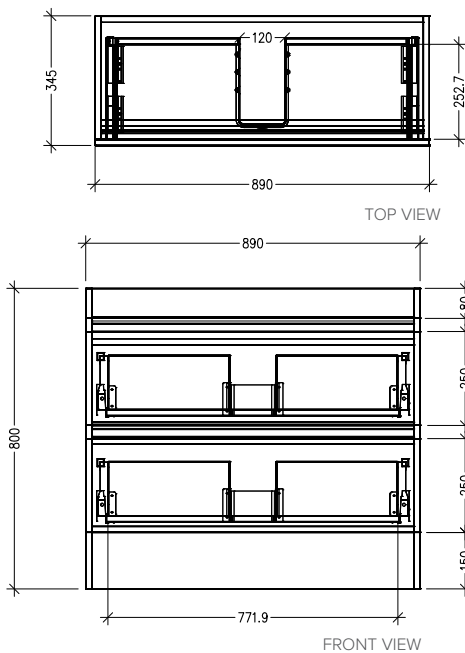

SPECIFICATION SHEET

Vega Slim 900mm 2 Drawer Floorstanding Vanity

NOTE: Tapware not included

Features

- 2-Drawer Floorstanding
- Full Extension Soft Close Drawers
- Negative detail finger pull with extrusion
- Laminate Woodgrain & Solid Colours on MR Board
- Slab Top Options:
20mm Quartz or StoneCast Top
- Dimensions: H820 x W900 x D350

Note: All measurements shown are in millimetres. Sizes are nominal.

SPECIFICATION SHEET

Slab Top Options

StoneCast Slab Top 900

W900 x D350 x H20

Gloss White - Code: SC

Matte White - Code: SCMW

Gloss White