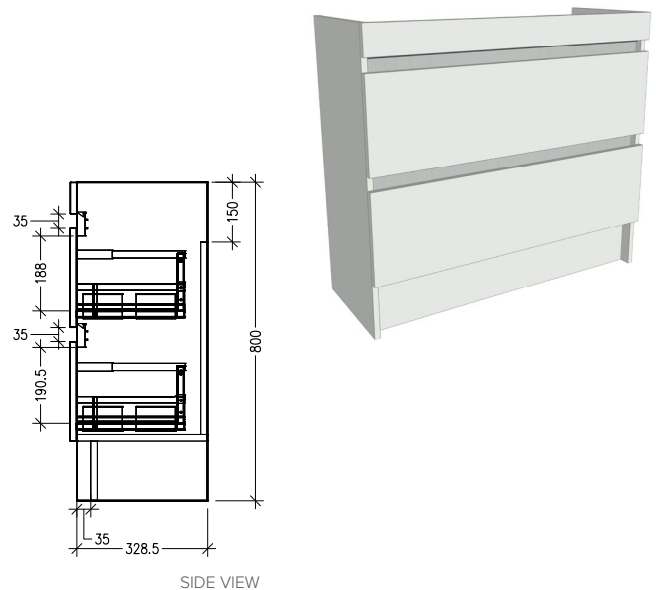

SPECIFICATION SHEET

Vega Slim 900mm 2 Drawer Floorstanding Vanity

NOTE: Tapware not included

Features

- 2-Drawer Floorstanding
- Full Extension Soft Close Drawers
- Negative detail finger pull with extrusion
- Laminate Woodgrain & Solid Colours on MR Board
- Slab Top Options:
20mm Quartz or StoneCast Top
- Dimensions: H820 x W900 x D350

Note: All measurements shown are in millimetres. Sizes are nominal.

SPECIFICATION SHEET

Slab Top Options

StoneCast Slab Top 900

W900 x D350 x H20

Gloss White - Code: SC

Matte White - Code: SCMW

Gloss White