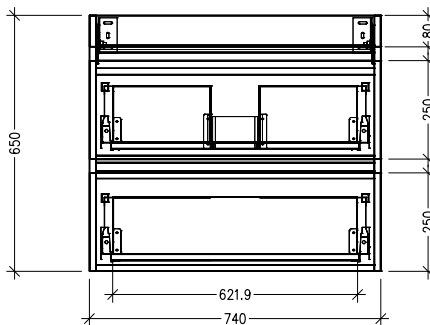

Note: All measurements shown are in millimetres. Sizes are nominal.

TOP VIEW

FRONT VIEW

SIDE VIEW

SPECIFICATION SHEET

Slab Top Options

StoneCast Slab Top 750

W750 x D350 x H20