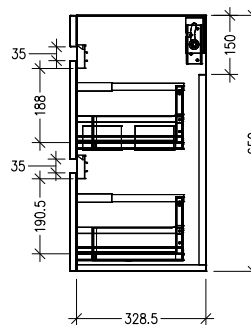

Note: All measurements shown are in millimetres. Sizes are nominal.

TOP VIEW

FRONT VIEW

SIDE VIEW

SPECIFICATION SHEET

Slab Top Options

StoneCast Slab Top 750

W750 x D350 x H20