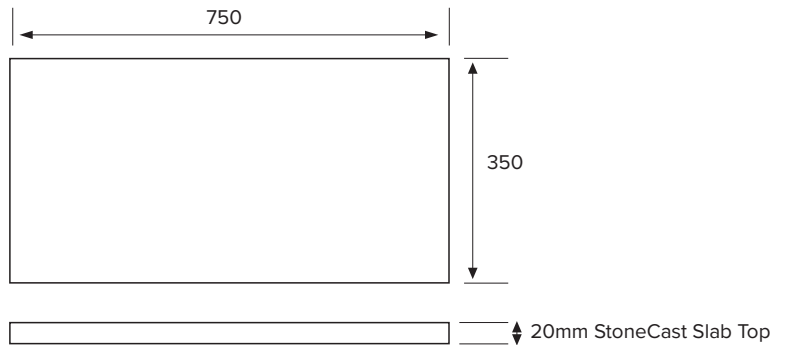

SPECIFICATION SHEET

Slab Top Options

StoneCast Slab Top 750

W750 x D350 x H20

Gloss White - Code: SC

Matte White - Code: SCMW

Quartz Slab Top 750

W750 x D350 x H20

Midnight Stone - Code: MS

Himalaya - Code: HY