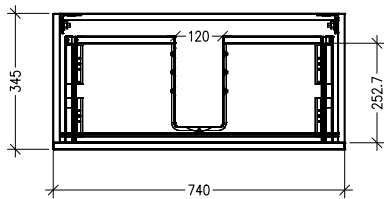

Note: All measurements shown are in millimetres. Sizes are nominal.

TOP VIEW

FRONT VIEW

SIDE VIEW

SPECIFICATION SHEET

Slab Top Options

StoneCast Slab Top 750

W750 x D350 x H20