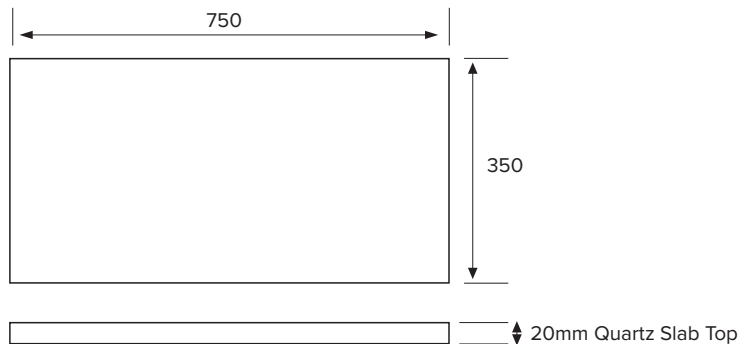

Vessel Basin Options

Note: The Quarto Round 310 basins are the only compatible options available for the Vega Slim