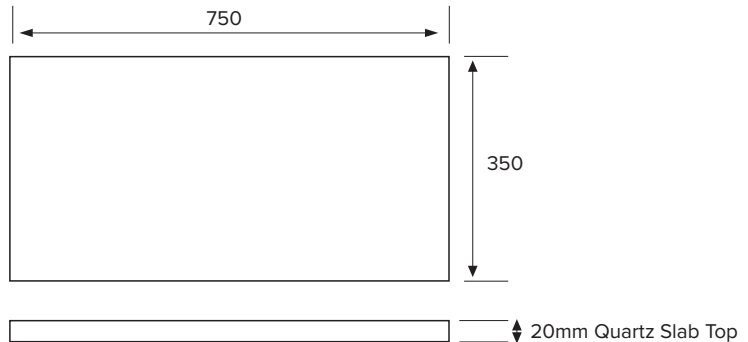

### Technical Details

Note: All measurements shown are in millimetres. Sizes are nominal.

### Quartz Slab Top 750

W750 x D350 x H20

Midnight Stone - Code: MS

Himalaya - Code: HY

Midnight Stone

Himalaya