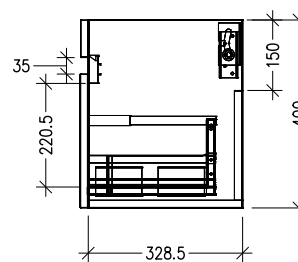

Note: All measurements shown are in millimetres. Sizes are nominal.

TOP VIEW

FRONT VIEW

SIDE VIEW

SPECIFICATION SHEET

Slab Top Options

StoneCast Slab Top 750

W750 x D350 x H20