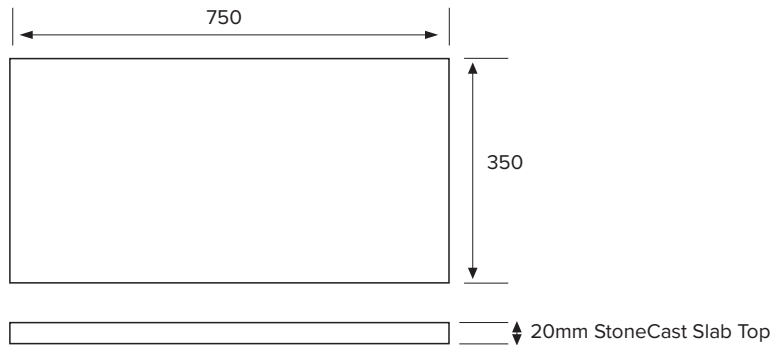

SPECIFICATION SHEET

Slab Top Options

StoneCast Slab Top 750

W750 x D350 x H20

Gloss White - Code: SC

Matte White - Code: SCMW

Quartz Slab Top 750

W750 x D350 x H20

Midnight Stone - Code: MS

Himalaya - Code: HY