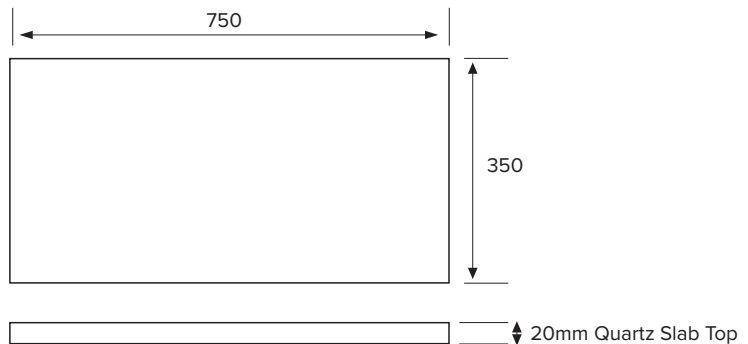

Vessel Basin Options

Note: The Quarto Round 310 basins are the only compatible options available for the Vega Slim