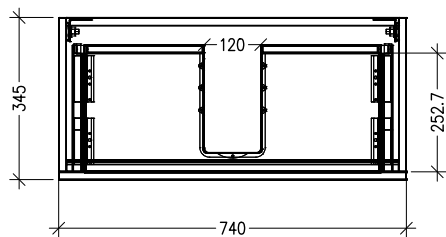

Note: All measurements shown are in millimetres. Sizes are nominal.

TOP VIEW

FRONT VIEW

SIDE VIEW

SPECIFICATION SHEET

Slab Top Options

StoneCast Slab Top 750

W750 x D350 x H20