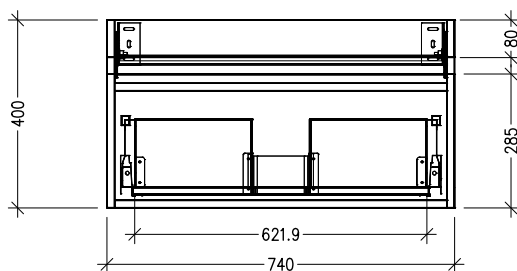

Note: All measurements shown are in millimetres. Sizes are nominal.

TOP VIEW

FRONT VIEW

SIDE VIEW

SPECIFICATION SHEET

Slab Top Options

StoneCast Slab Top 750

W750 x D350 x H20