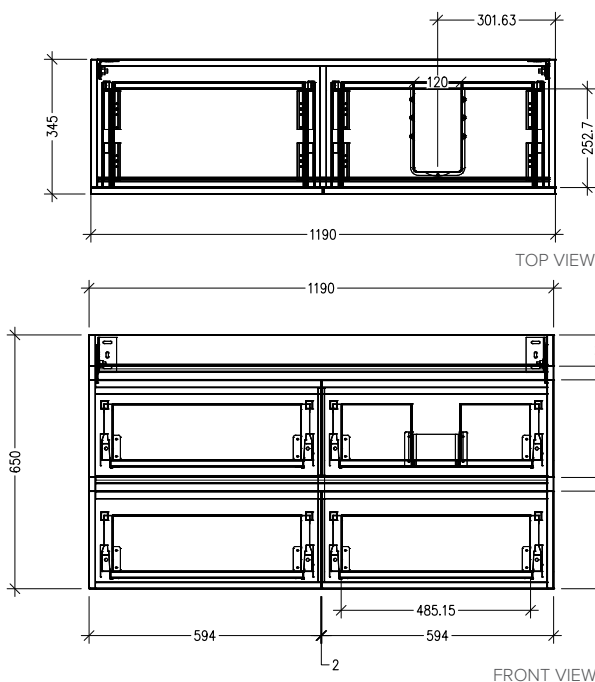

Note: All measurements shown are in millimetres. Sizes are nominal.

SPECIFICATION SHEET

Slab Top Options

StoneCast Slab Top 1200

W1200 x D350 x H20

Gloss White - Code: SC

Matte White - Code: SCMW

Gloss White