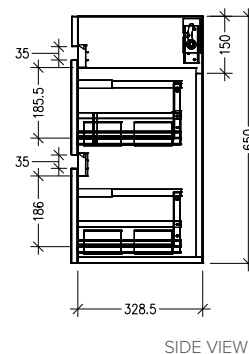

Note: All measurements shown are in millimetres. Sizes are nominal.

SPECIFICATION SHEET

Slab Top Options

StoneCast Slab Top 1200

W1200 x D350 x H20

Gloss White - Code: SC

Matte White - Code: SCMW

Gloss White