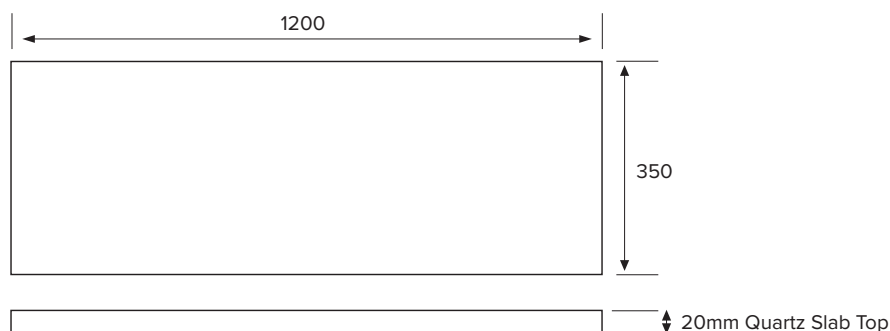

Vessel Basin Options

Note: The Quarto Round 310 basins are the only compatible options available for the Vega Slim