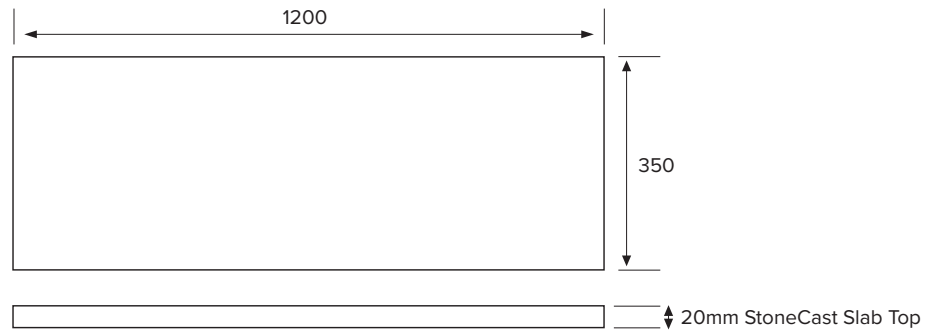

SPECIFICATION SHEET

Slab Top Options

StoneCast Slab Top 1200

W1200 x D350 x H20

Gloss White - Code: SC

Matte White - Code: SCMW

Quartz Slab Top 1200

W1200 x D350 x H20

Midnight Stone - Code: MS

Himalaya - Code: HY