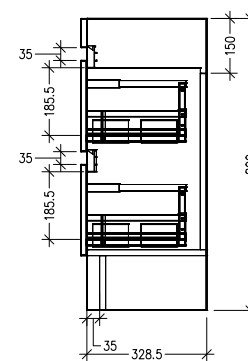

TOP VIEW

FRONT VIEW

SIDE VIEW

Note: All measurements shown are in millimetres. Sizes are nominal.

SPECIFICATION SHEET

Slab Top Options

StoneCast Slab Top 1200

W1200 x D350 x H20