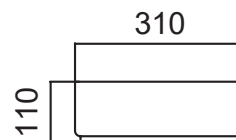

TOP VIEW

FRONT VIEW

SIDE VIEW

Note: All measurements shown are in millimetres. Sizes are nominal.

SPECIFICATION SHEET

Slab Top Options

StoneCast Slab Top 1200

W1200 x D350 x H20

Midnight Stone

Himalaya

Vessel Basin Options

Note: The Quarto Round 310 basins are the only compatible options available for the Vega Slim

Quarto Round 310mm

H110 x W310

Gloss White - Code: 7331

Matte Black - Code: 7331B

SELECT YOUR TAP HOLE POSITION (Basin Wastes pre-drilled in Quartz Options)

- NTH** No Tap Holes
- LTH** Left Tap Holes
- RTH** Right Tap Holes