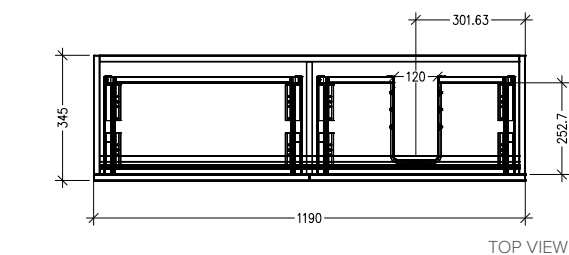

TOP VIEW

FRONT VIEW

SIDE VIEW

Note: All measurements shown are in millimetres. Sizes are nominal.

SPECIFICATION SHEET

Slab Top Options

StoneCast Slab Top 1200

W1200 x D350 x H20