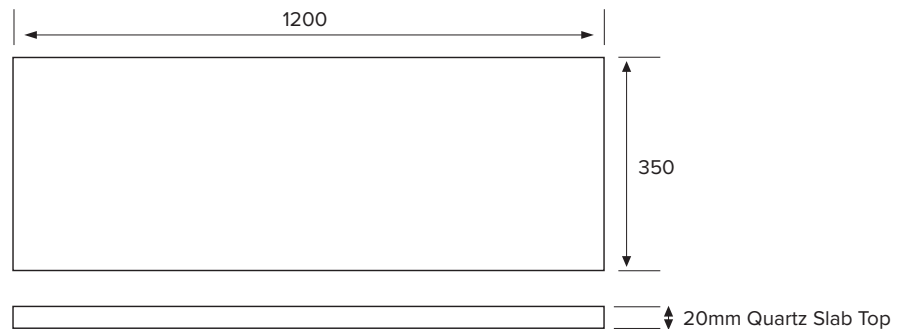

Vessel Basin Options

Note: The Quarto Round 310 basins are the only compatible options available for the Vega Slim