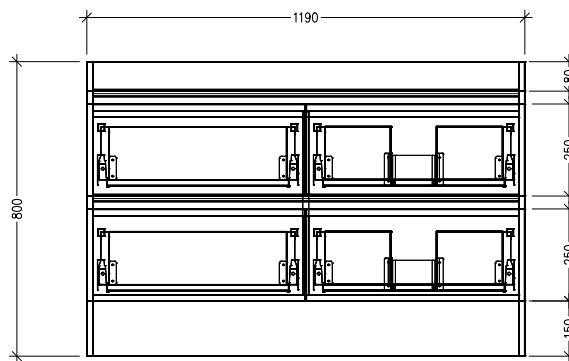

TOP VIEW

FRONT VIEW

SIDE VIEW

Note: All measurements shown are in millimetres. Sizes are nominal.

SPECIFICATION SHEET

Slab Top Options

StoneCast Slab Top 1200

W1200 x D350 x H20