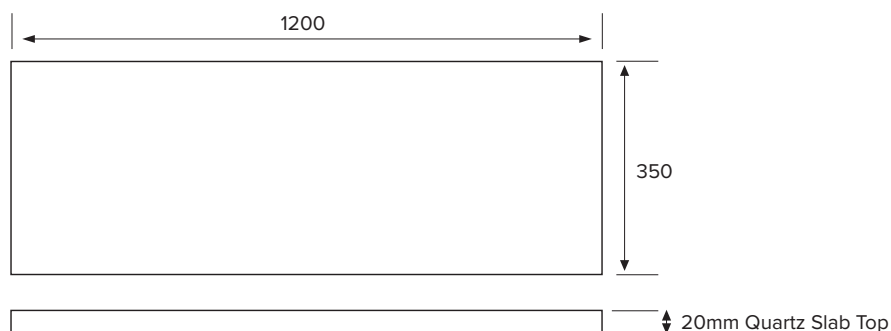

Quartz Slab Top 1200

W1200 x D350 x H20

Midnight Stone - Code: MS

Himalaya - Code: HY

Midnight Stone

Himalaya

Vessel Basin Options

Note: The Quarto Round 310 basins are the only compatible options available for the Vega Slim