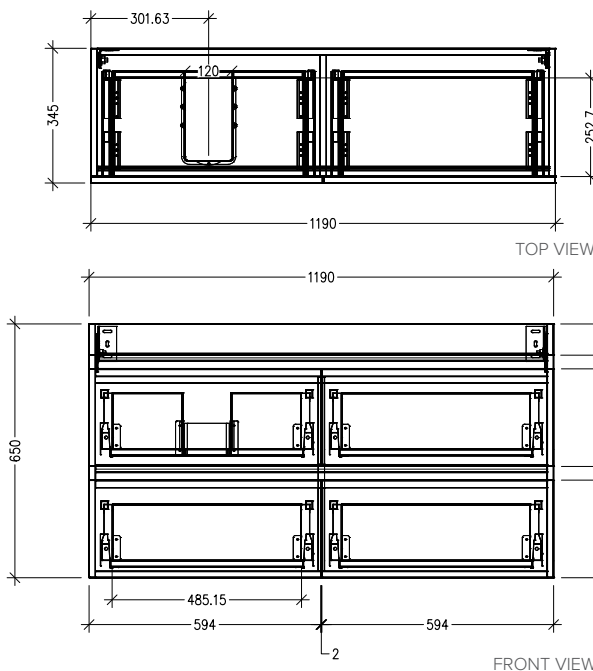

SPECIFICATION SHEET

Slab Top Options

StoneCast Slab Top 1200

W1200 x D350 x H20

Gloss White - Code: SC

Matte White - Code: SCMW

Gloss White

Matte White