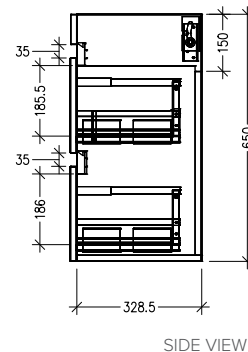

SPECIFICATION SHEET

Slab Top Options

StoneCast Slab Top 1200

W1200 x D350 x H20

Gloss White - Code: SC

Matte White - Code: SCMW

Gloss White

Matte White

Quarto Round 310mm

H110 x W310

Gloss White - Code: 7331

Matte Black - Code: 7331B

SELECT YOUR TAP HOLE POSITION (Basin Wastes pre-drilled in Quartz Options)

NTH No Tap Holes

LTH Left Tap Holes

RTH Right Tap Holes