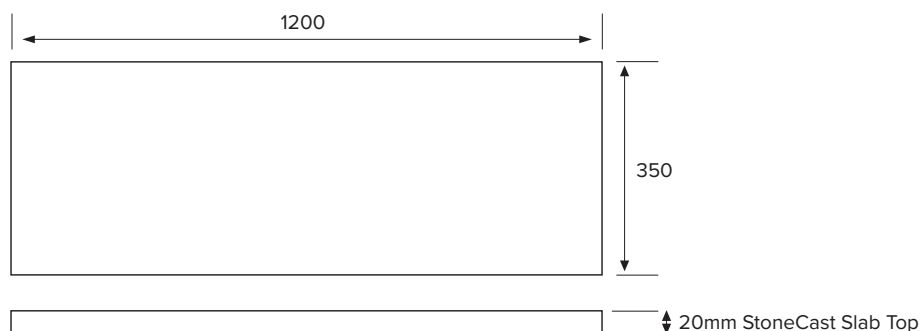

SPECIFICATION SHEET

Slab Top Options

StoneCast Slab Top 1200

W1200 x D350 x H20

Gloss White - Code: SC

Matte White - Code: SCMW

Gloss White

Matte White

Quartz Slab Top 1200

W1200 x D350 x H20

Midnight Stone - Code: MS

Himalaya - Code: HY

Midnight Stone

Himalaya

Vessel Basin Options

Note: The Quarto Round 310 basins are the only compatible options available for the Vega Slim