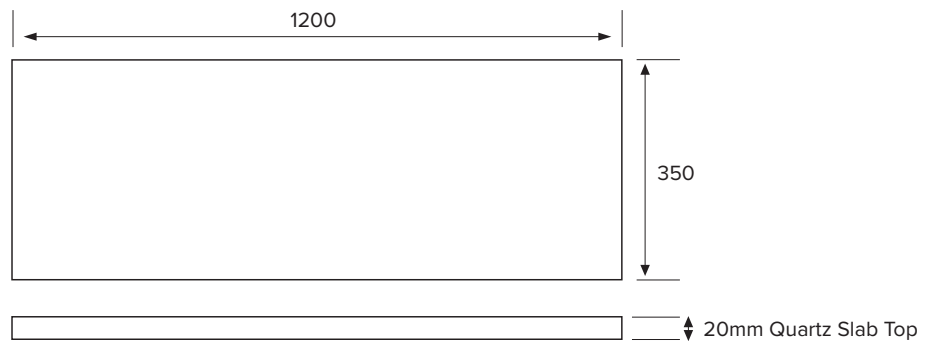

Vessel Basin Options

Note: The Quarto Round 310 basins are the only compatible options available for the Vega Slim