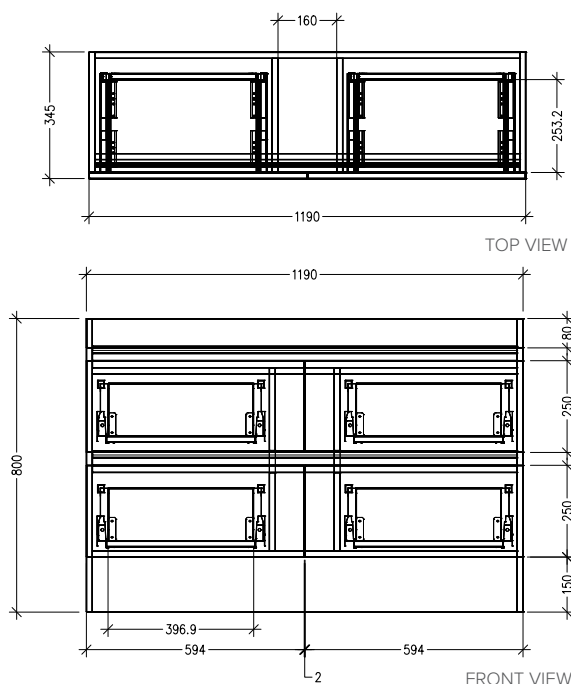

Note: All measurements shown are in millimetres. Sizes are nominal.

SPECIFICATION SHEET

Slab Top Options

StoneCast Slab Top 1200

W1200 x D350 x H20

Gloss White - Code: SC

Matte White - Code: SCMW

Gloss White