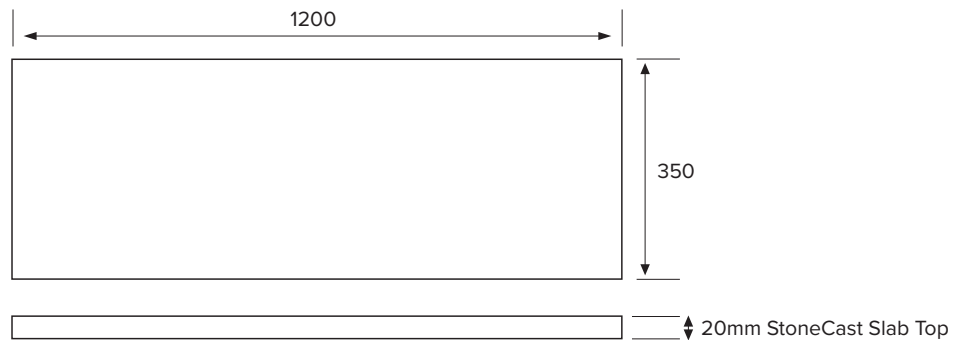

SPECIFICATION SHEET

Slab Top Options

StoneCast Slab Top 1200

W1200 x D350 x H20

Gloss White - Code: SC

Matte White - Code: SCMW

Quartz Slab Top 1200

W1200 x D350 x H20

Midnight Stone - Code: MS

Himalaya - Code: HY