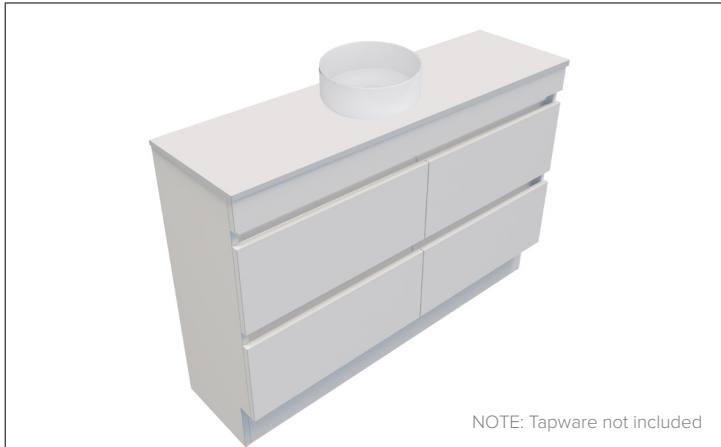

SPECIFICATION SHEET

Vega Slim 1200mm 4 Drawer Floorstanding Vanity

NOTE: Tapware not included

Features

- 4-Drawer Floorstanding
- Full Extension Soft Close Drawers
- Negative detail finger pull with extrusion
- Laminate Woodgrain & Solid Colours on MR Board
- Slab Top Options:
20mm Quartz or StoneCast Top
- Dimensions: H820 x W1200 x D350

NOTE: Limited tap hole positions & vessel basin options.
Vessel basins are purchased separately.

Cabinet Colour Options

Alaskan
94760ALS

Planked Urban Oak
94760PUO

Southern Oak
94760STH

Charred Oak
94760CHO