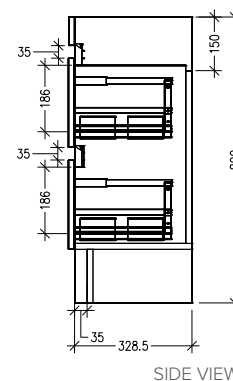

Note: All measurements shown are in millimetres. Sizes are nominal.

SPECIFICATION SHEET

Slab Top Options

StoneCast Slab Top 1200

W1200 x D350 x H20

Gloss White - Code: SC

Matte White - Code: SCMW

Gloss White