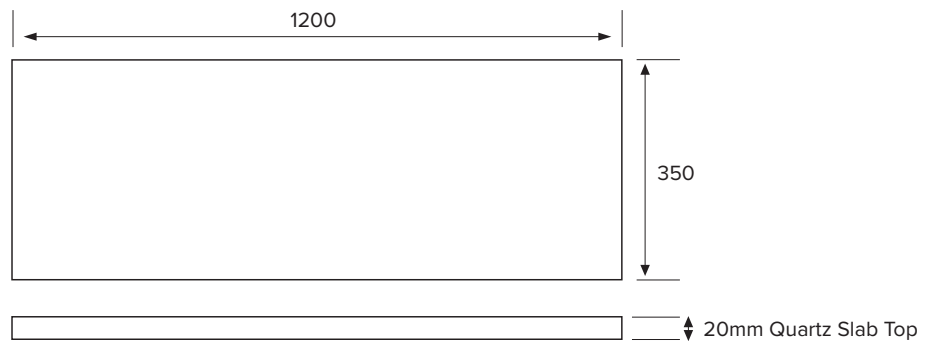

Quartz Slab Top 1200

W1200 x D350 x H20

Midnight Stone - Code: MS

Himalaya - Code: HY

Midnight Stone

Himalaya

Vessel Basin Options

Note: The Quarto Round 310 basins are the only compatible options available for the Vega Slim