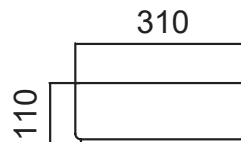

Quartz Slab Top 1200

W1200 x D350 x H20

Midnight Stone - Code: MS

Himalaya - Code: HY

Midnight Stone

Himalaya

Vessel Basin Options

Note: The Quarto Round 310 basins are the only compatible options available for the Vega Slim

Quarto Round 310mm

H110 x W310

Gloss White - Code: 7331

Matte Black - Code: 7331B

SELECT YOUR TAP HOLE POSITION (Basin Wastes pre-drilled in Quartz Options)

NTH No Tap Holes

LTH Left Tap Holes

RTH Right Tap Holes