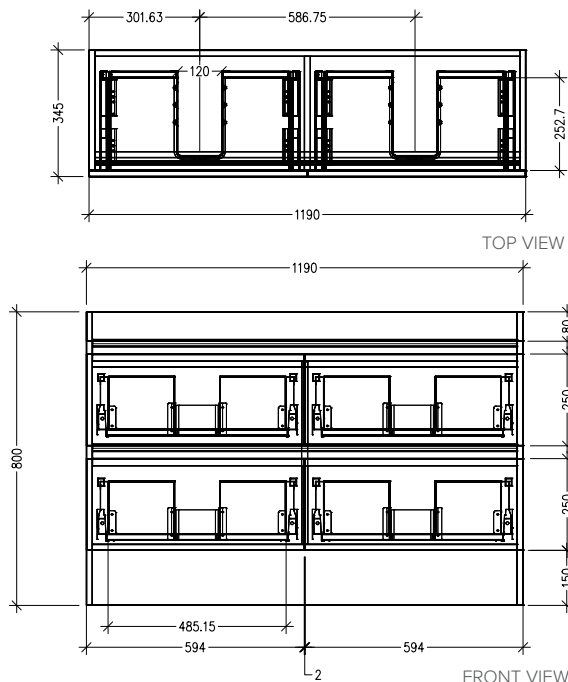

Technical Details