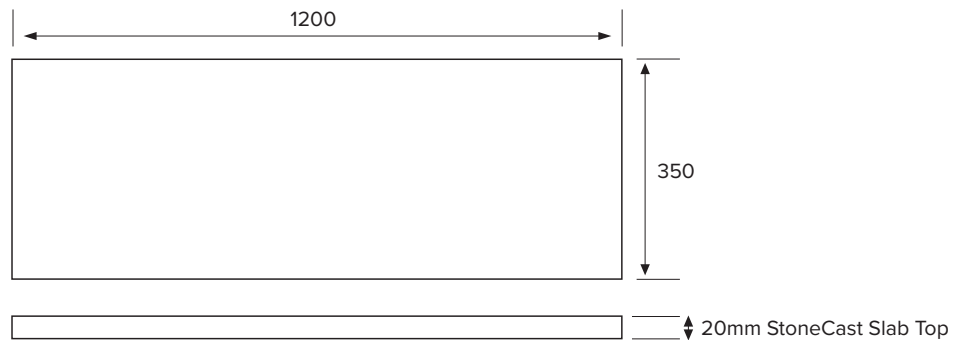

SPECIFICATION SHEET

Slab Top Options

StoneCast Slab Top 1200

W1200 x D350 x H20

Gloss White - Code: SC

Matte White - Code: SCMW

Gloss White

Matte White