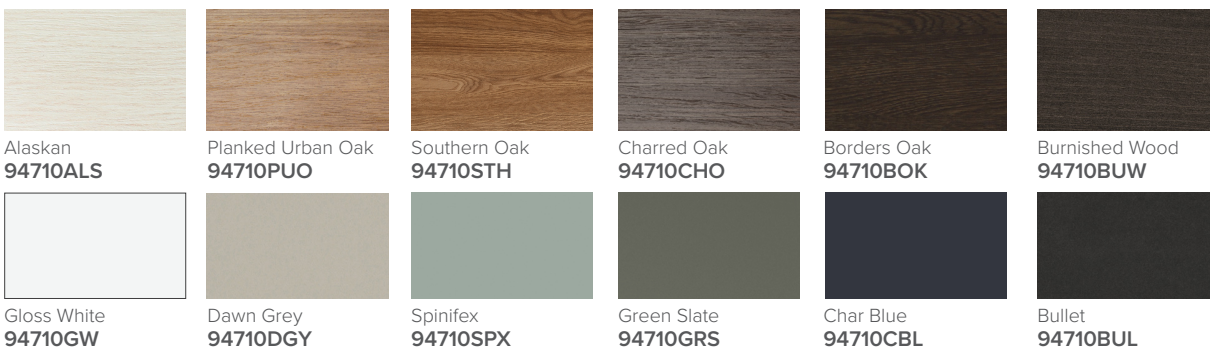

SPECIFICATION SHEET

Vega Slim 1200mm 2 Drawer Wall Hung Vanity

Features

- 2-Drawer Wall Hung
- Full Extension Soft Close Drawers
- Negative detail finger pull with extrusion
- Laminate Woodgrain & Solid Colours on MR Board
- Slab Top Options:
20mm Quartz or StoneCast Top
- Dimensions: H420 x W1200 x D350

NOTE: Limited tap hole positions & vessel basin options. Vessel basins are purchased separately.

Cabinet Colour Options

StoneCast Slab Top Options

Quartz Slab Top Options

Note: When ordering add the slab top code to the cabinet code

Technical Details

Note: All measurements shown are in millimetres. Sizes are nominal.

SPECIFICATION SHEET

Slab Top Options

StoneCast Slab Top 1200

W1200 x D350 x H20

Gloss White - Code: SC

Matte White - Code: SCMW

Vessel Basin Options

Note: The Quarto Round 310 basins are the only compatible options available for the Vega Slim

Quarto Round 310mm

H110 x W310

Gloss White - Code: 7331

Matte Black - Code: 7331B

SELECT YOUR TAP HOLE POSITION (Basin Wastes pre-drilled in Quartz Options)