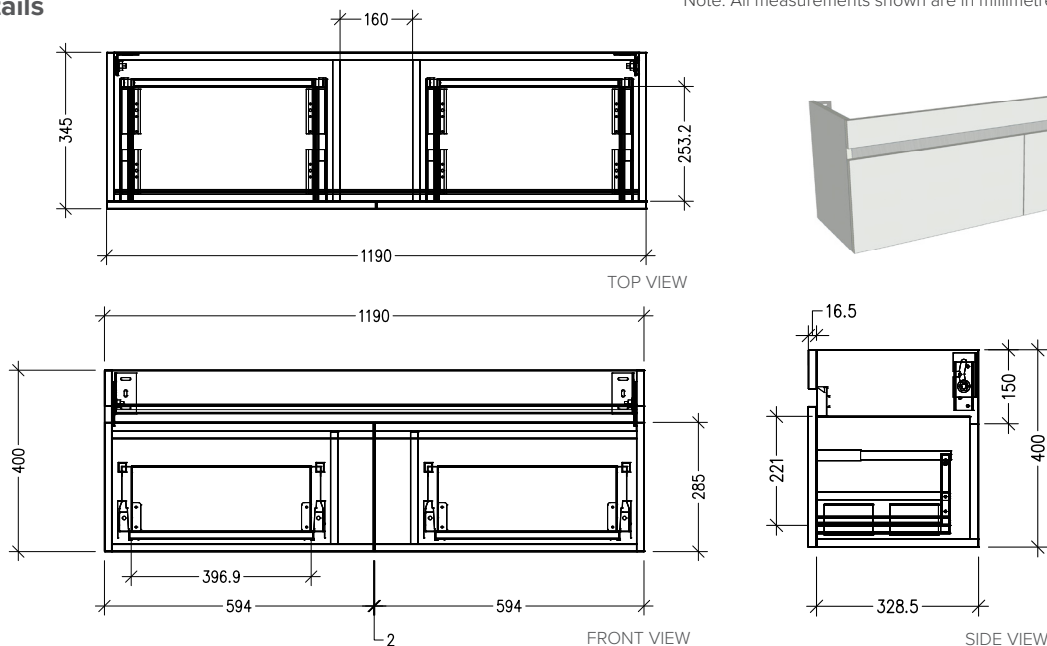

SPECIFICATION SHEET

Vega Slim 1200mm 2 Drawer Wall Hung Vanity

Features

- 2-Drawer Wall Hung
- Full Extension Soft Close Drawers
- Negative detail finger pull with extrusion
- Laminate Woodgrain & Solid Colours on MR Board
- Slab Top Options:
20mm Quartz or StoneCast Top
- Dimensions: H420 x W1200 x D350

NOTE: Limited tap hole positions & vessel basin options. Vessel basins are purchased separately.

Cabinet Colour Options

StoneCast Slab Top Options

Quartz Slab Top Options

Note: When ordering add the slab top code to the cabinet code

Technical Details

Note: All measurements shown are in millimetres. Sizes are nominal.

SPECIFICATION SHEET

Slab Top Options

StoneCast Slab Top 1200

W1200 x D350 x H20

Gloss White - Code: SC

Matte White - Code: SCMW

Vessel Basin Options

Note: The Quarto Round 310 basins are the only compatible options available for the Vega Slim

Quarto Round 310mm

H110 x W310

Gloss White - Code: 7331

Matte Black - Code: 7331B

SELECT YOUR TAP HOLE POSITION (Basin Wastes pre-drilled in Quartz Options)