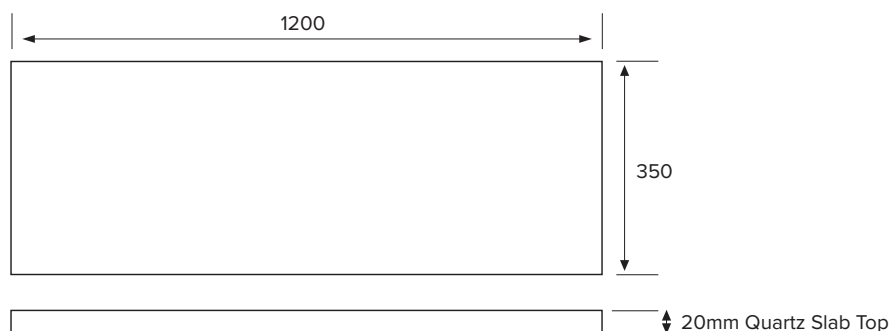

Technical Details

Note: All measurements shown are in millimetres. Sizes are nominal.

SPECIFICATION SHEET

Slab Top Options

StoneCast Slab Top 1200

W1200 x D350 x H20

Gloss White - Code: SC

Matte White - Code: SCMW

Vessel Basin Options

Note: The Quarto Round 310 basins are the only compatible options available for the Vega Slim

Quarto Round 310mm

H110 x W310

Gloss White - Code: 7331

Matte Black - Code: 7331B

SELECT YOUR TAP HOLE POSITION (Basin Wastes pre-drilled in Quartz Options)