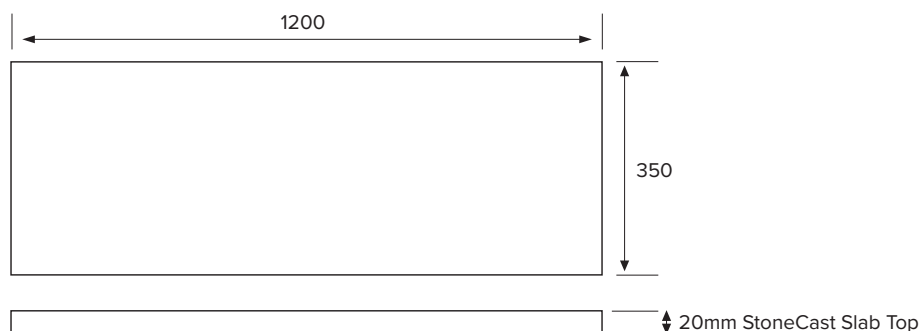

SPECIFICATION SHEET

Slab Top Options

StoneCast Slab Top 1200

W1200 x D350 x H20

Gloss White - Code: SC

Matte White - Code: SCMW

Quartz Slab Top 1200

W1200 x D350 x H20

Midnight Stone - Code: MS

Himalaya - Code: HY