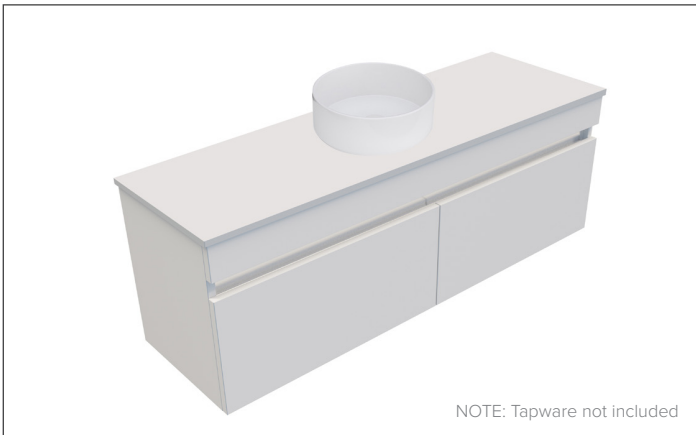

SPECIFICATION SHEET

Vega Slim 1200mm 2 Drawer Wall Hung Vanity

Features

- 2-Drawer Wall Hung
- Full Extension Soft Close Drawers
- Negative detail finger pull with extrusion
- Laminate Woodgrain & Solid Colours on MR Board
- Slab Top Options:
20mm Quartz or StoneCast Top
- Dimensions: H420 x W1200 x D350

NOTE: Limited tap hole positions & vessel basin options. Vessel basins are purchased separately.

Cabinet Colour Options

StoneCast Slab Top Options

Quartz Slab Top Options

Note: When ordering add the slab top code to the cabinet code

Technical Details

Note: All measurements shown are in millimetres. Sizes are nominal.

SPECIFICATION SHEET

Slab Top Options

StoneCast Slab Top 1200

W1200 x D350 x H20

Gloss White - Code: SC

Matte White - Code: SCMW

Vessel Basin Options

Note: The Quarto Round 310 basins are the only compatible options available for the Vega Slim

Quarto Round 310mm

H110 x W310

Gloss White - Code: 7331

Matte Black - Code: 7331B

SELECT YOUR TAP HOLE POSITION (Basin Wastes pre-drilled in Quartz Options)