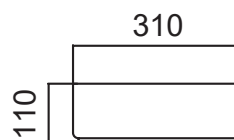

Vessel Basin Options

Note: The Quarto Round 310 basins are the only compatible options available for the Vega Slim

Quarto Round 310mm

H110 x W310

Gloss White - Code: 7331

Matte Black - Code: 7331B

SELECT YOUR TAP HOLE POSITION (Basin Wastes pre-drilled in Quartz Options)

- NTH** No Tap Holes
- LTH** Left Tap Holes
- RTH** Right Tap Holes