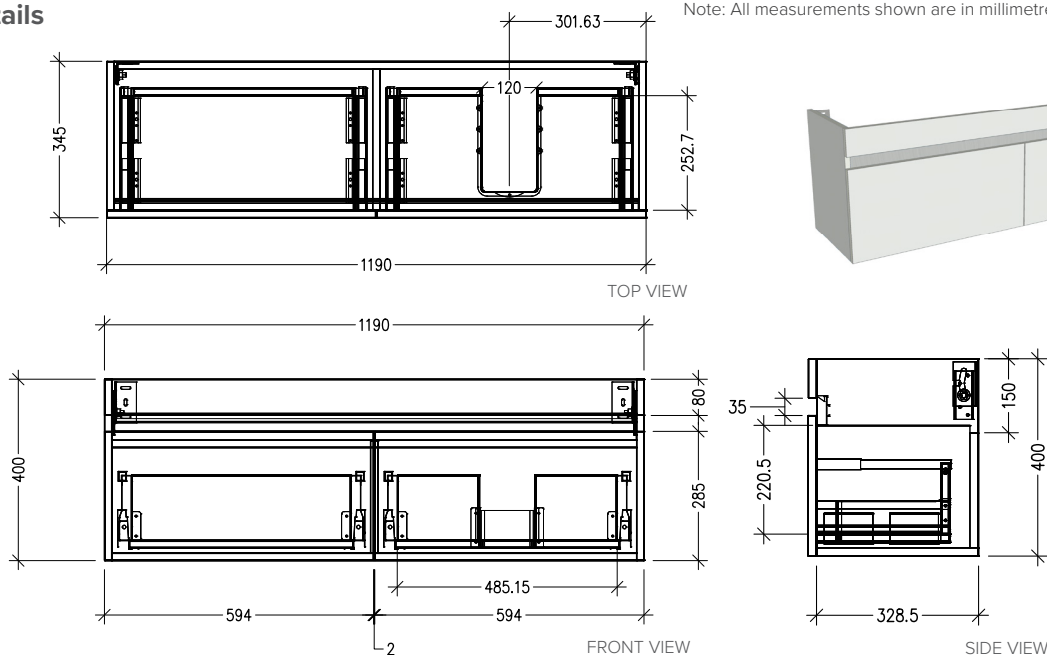

SPECIFICATION SHEET

Vega Slim 1200mm 2 Drawer Right Offset Wall Hung Vanity

NOTE: Tapware not included

Features

- 2-Drawer Wall Hung
- Full Extension Soft Close Drawers
- Negative detail finger pull with extrusion
- Laminate Woodgrain & Solid Colours on MR Board
- Slab Top Options:
20mm Quartz or StoneCast Top
- Dimensions: H420 x W1200 x D350

Note: All measurements shown are in millimetres. Sizes are nominal.

SPECIFICATION SHEET

Slab Top Options

StoneCast Slab Top 1200

W1200 x D350 x H20

Gloss White - Code: SC

Matte White - Code: SCMW

Gloss White