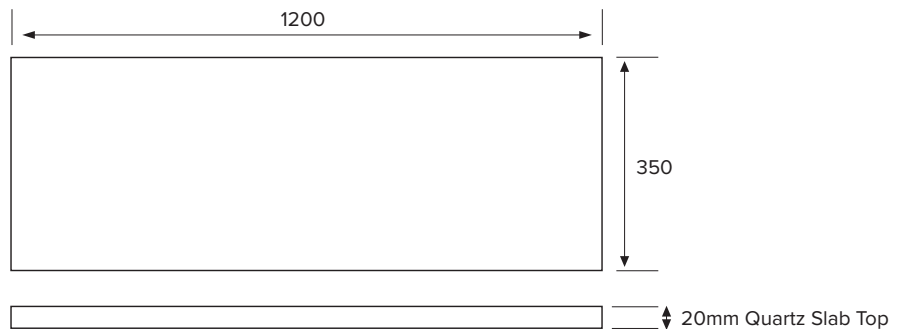

Vessel Basin Options

Note: The Quarto Round 310 basins are the only compatible options available for the Vega Slim