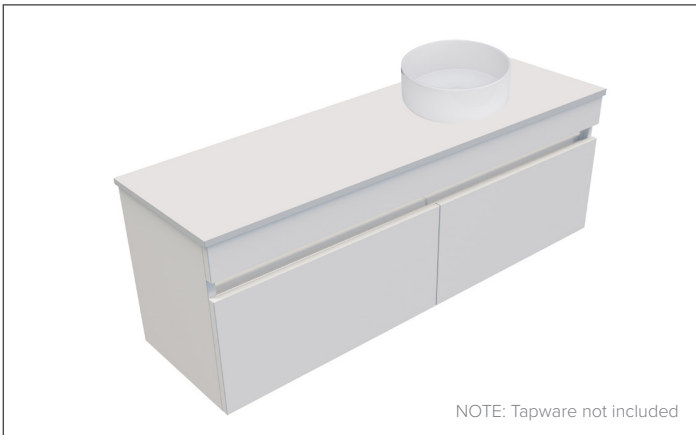

SPECIFICATION SHEET

Vega Slim 1200mm 2 Drawer Right Offset Wall Hung Vanity

NOTE: Tapware not included

Features

- 2-Drawer Wall Hung
- Full Extension Soft Close Drawers
- Negative detail finger pull with extrusion
- Laminate Woodgrain & Solid Colours on MR Board
- Slab Top Options:
20mm Quartz or StoneCast Top
- Dimensions: H420 x W1200 x D350

NOTE: Limited tap hole positions & vessel basin options.
Vessel basins are purchased separately.

Cabinet Colour Options

Alaskan
97720RALS

Planked Urban Oak
97720RPUO

Southern Oak
97720RSTH

Charred Oak
97720RCHO

Note: All measurements shown are in millimetres. Sizes are nominal.

SPECIFICATION SHEET

Slab Top Options

StoneCast Slab Top 1200

W1200 x D350 x H20

Gloss White - Code: SC

Matte White - Code: SCMW

Gloss White

Note: The Quarto Round 310 basins are the only compatible options available for the Vega Slim

Quarto Round 310mm

H110 x W310

Gloss White - Code: 7331

Matte Black - Code: 7331B

SELECT YOUR TAP HOLE POSITION (Basin Wastes pre-drilled in Quartz Options)