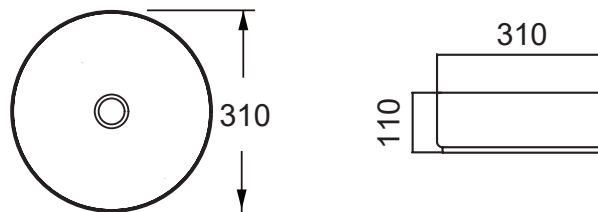

Note: All measurements shown are in millimetres. Sizes are nominal.

SPECIFICATION SHEET

Slab Top Options

StoneCast Slab Top 1200

W1200 x D350 x H20

Gloss White - Code: SC

Matte White - Code: SCMW

Gloss White

Matte White

Quartz Slab Top 1200

W1200 x D350 x H20

Midnight Stone - Code: MS

Himalaya - Code: HY

Midnight Stone

Himalaya

Vessel Basin Options

Note: The Quarto Round 310 basins are the only compatible options available for the Vega Slim

Quarto Round 310mm

H110 x W310

Gloss White - Code: 7331

Matte Black - Code: 7331B

SELECT YOUR TAP HOLE POSITION (Basin Wastes pre-drilled in Quartz Options)