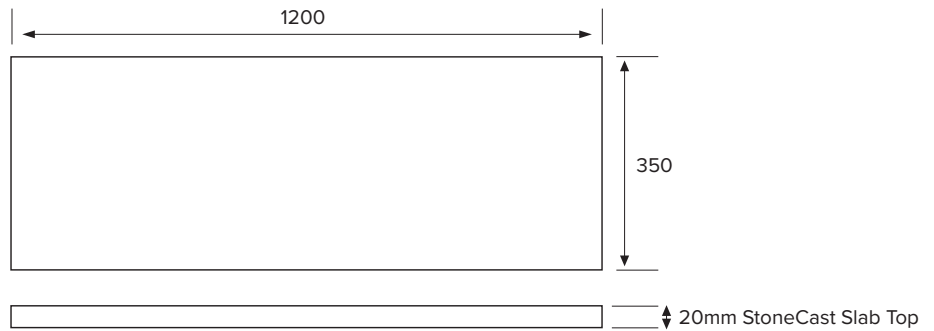

SPECIFICATION SHEET

Slab Top Options

StoneCast Slab Top 1200

W1200 x D350 x H20

Gloss White - Code: SC

Matte White - Code: SCMW

Quartz Slab Top 1200

W1200 x D350 x H20

Midnight Stone - Code: MS

Himalaya - Code: HY