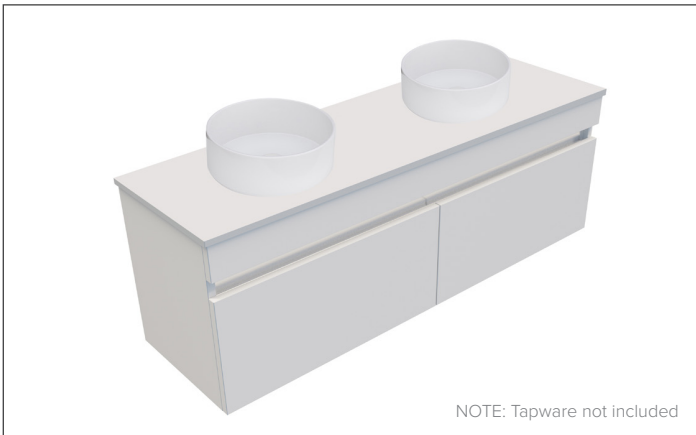

SPECIFICATION SHEET

Vega Slim 1200mm 2 Drawer Double Basin Wall Hung Vanity

NOTE: Tapware not included

Features

- 2-Drawer Wall Hung
- Full Extension Soft Close Drawers
- Negative detail finger pull with extrusion
- Laminate Woodgrain & Solid Colours on MR Board
- Slab Top Options:
20mm Quartz or StoneCast Top
- Dimensions: H420 x W1200 x D350

NOTE: Limited tap hole positions & vessel basin options.
Vessel basins are purchased separately.

Cabinet Colour Options

Alaskan
97715ALS

Planked Urban Oak
97715PUO

Southern Oak
97715STH

Charred Oak
97715CHO

Note: All measurements shown are in millimetres. Sizes are nominal.

SPECIFICATION SHEET

Slab Top Options

StoneCast Slab Top 1200

W1200 x D350 x H20

Gloss White - Code: SC

Matte White - Code: SCMW

Gloss White

Note: The Quarto Round 310 basins are the only compatible options available for the Vega Slim

Quarto Round 310mm

H110 x W310

Gloss White - Code: 7331

Matte Black - Code: 7331B

SELECT YOUR TAP HOLE POSITION (Basin Wastes pre-drilled in Quartz Options)