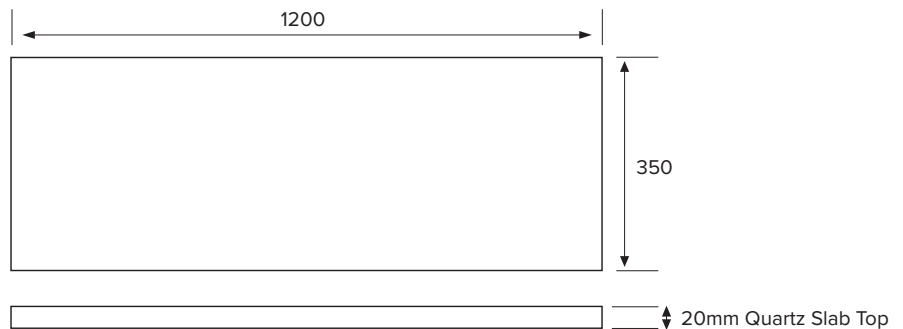

Vessel Basin Options

Note: The Quarto Round 310 basins are the only compatible options available for the Vega Slim