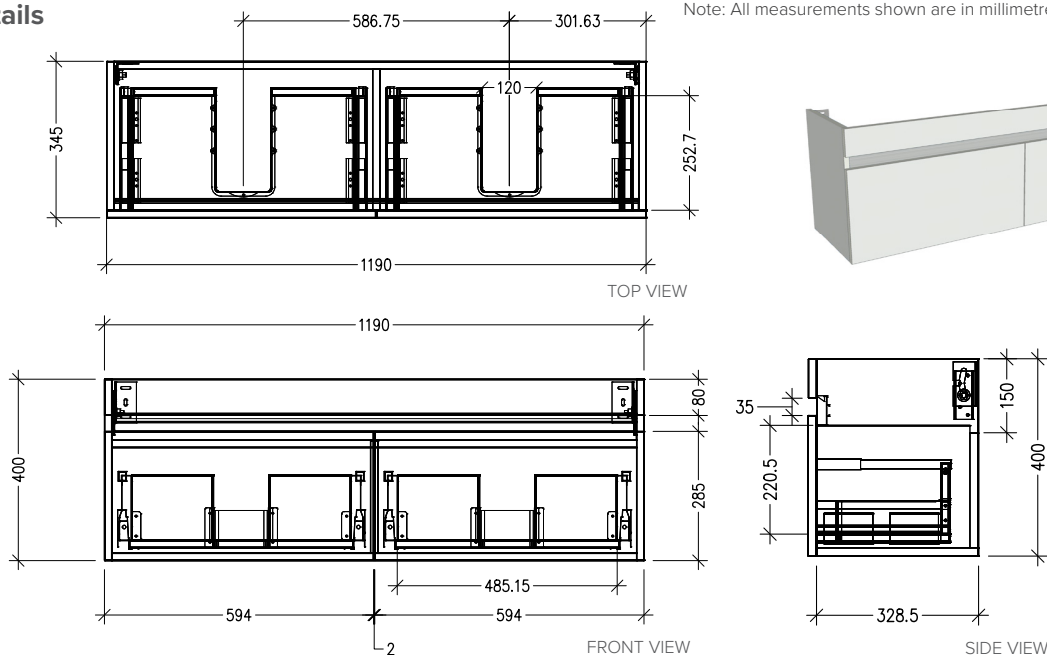

SPECIFICATION SHEET

Vega Slim 1200mm 2 Drawer Double Basin Wall Hung Vanity

NOTE: Tapware not included

Features

- 2-Drawer Wall Hung
- Full Extension Soft Close Drawers
- Negative detail finger pull with extrusion
- Laminate Woodgrain & Solid Colours on MR Board
- Slab Top Options:
20mm Quartz or StoneCast Top
- Dimensions: H420 x W1200 x D350

Note: All measurements shown are in millimetres. Sizes are nominal.

SPECIFICATION SHEET

Slab Top Options

StoneCast Slab Top 1200

W1200 x D350 x H20

Gloss White - Code: SC

Matte White - Code: SCMW

Gloss White