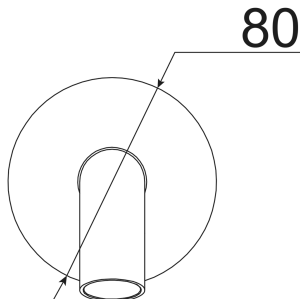

Storm Bath Spout

PRODUCT CODE

VST91BB

COLOUR/FINISHES

Brushed Brass (PVD)

Chrome
Brushed Gunmetal (PVD)
Brushed Copper (PVD)
Brushed Stainless
Brushed Brass (PVD)

PRESSURE TYPE

All Pressures

MINIMUM PRESSURE

35kPa

MAXIMUM PRESSURE

500kPa (As per NZ Building Code AS/NZ 3500.1)

MAXIMUM TEMPERATURE

65°C

PLUMBING CONNECTION

15mm Male Connection

SPOUT REACH

195mm

Specifications and dimensions correct at time of publication however are subject to change without notice.

Please refer to physical product prior to installation.

Installation instructions for this product are available from the product page on vodaplumbingware.co.nz