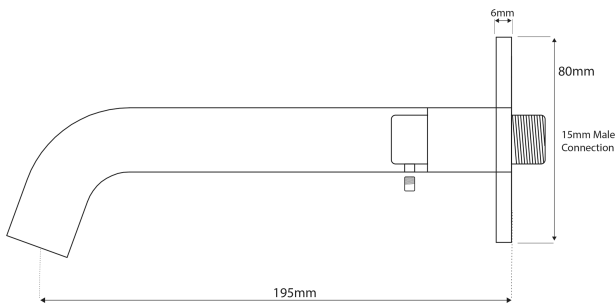

MINIMUM PRESSURE

35kPa

MAXIMUM PRESSURE

500kPa (As per NZ Building Code AS/NZ 3500.1)

MAXIMUM TEMPERATURE

65°C

PLUMBING CONNECTION

15mm Male Connection

SPOUT REACH

195mm

Specifications and dimensions correct at time of publication however are subject to change without notice.

Please refer to physical product prior to installation.

Installation instructions for this product are available from the product page on vodaplumbingware.co.nz