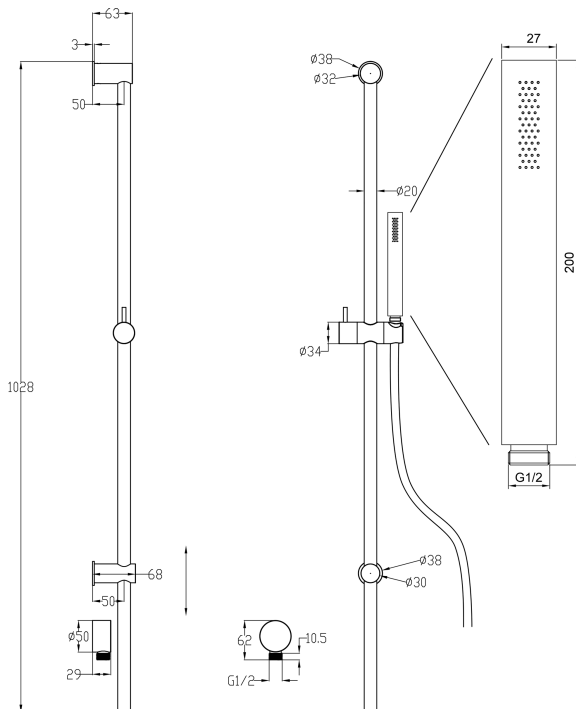

Storm 1 Function Slide Shower

PRODUCT CODE

VST61RBG

COLOUR/FINISHES

Brushed Gunmetal (PVD)

Chrome
Brushed Copper (PVD)
Brushed Nickel (PVD)
Brushed Brass (PVD)

FEATURES

Adjustable Wall Fixings – Max 960mm Centres

PLUMBING CONNECTION

15mm

WELS RATING - MAINS PRESSURE

3 Star (8.5L/min)

WELS RATING - LOW PRESSURE

1 Star (13.5L/min)

Specifications and dimensions correct at time of publication however are subject to change without notice.

Please refer to physical product prior to installation.

Installation instructions for this product are available from the product page on vodaplumbingware.co.nz