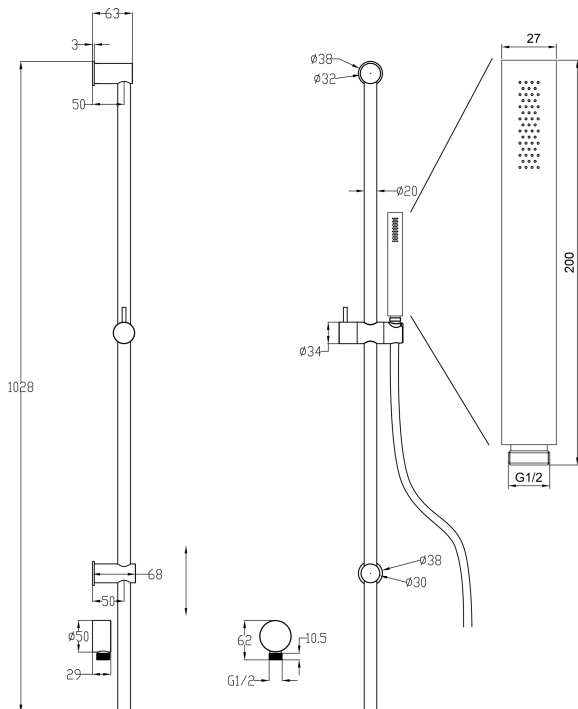

Storm 1 Function Slide Shower

PRODUCT CODE

VST61RBB

COLOUR/FINISHES

Brushed Brass (PVD)

Chrome
Brushed Gunmetal (PVD)
Brushed Copper (PVD)
Brushed Nickel (PVD)
Brushed Brass (PVD)

FEATURES

Adjustable Wall Fixings – Max 960mm Centres

PLUMBING CONNECTION

15mm

WELS RATING - MAINS PRESSURE

3 Star (8.5L/min)

WELS RATING - LOW PRESSURE

1 Star (13.5L/min)

Specifications and dimensions correct at time of publication however are subject to change without notice.

Please refer to physical product prior to installation.

Installation instructions for this product are available from the product page on vodaplumbingware.co.nz