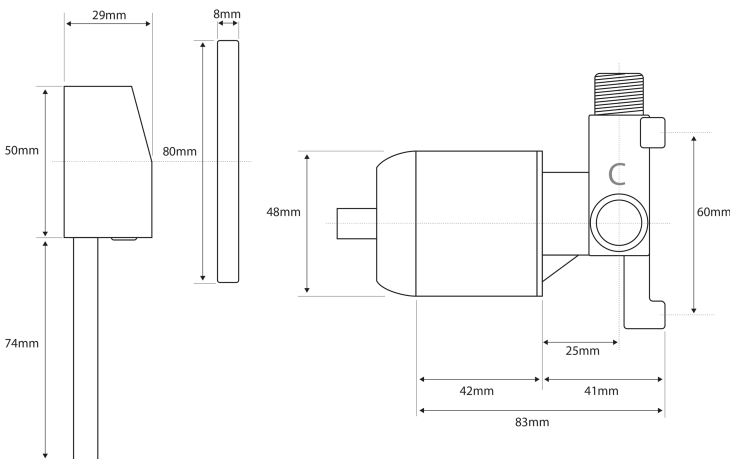

PLUMBING CONNECTION

15mm

CERTIFICATION

WaterMark Certified

FACEPLATE DIMENSIONS

80mm

Specifications and dimensions correct at time of publication however are subject to change without notice.

Please refer to physical product prior to installation.