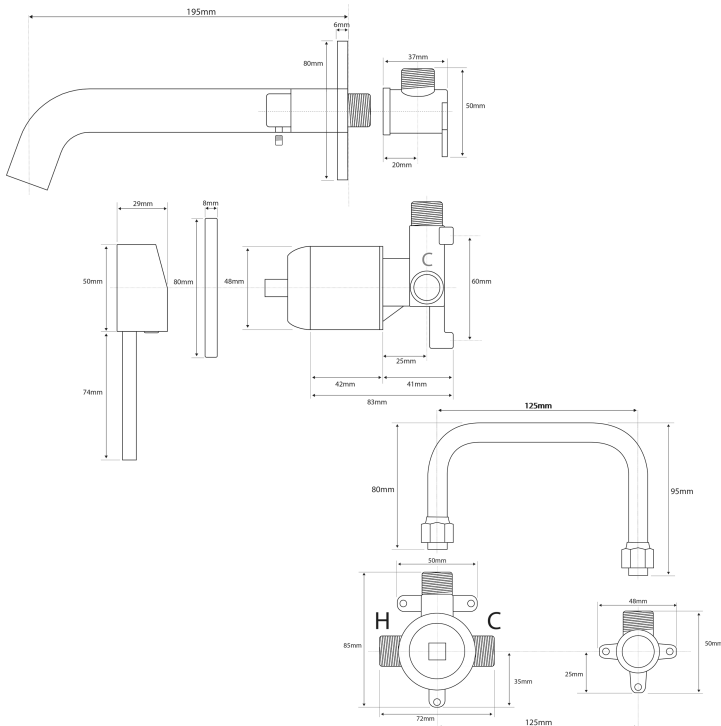

Storm Wall Mounted Basin Mixer

PRODUCT CODE

VST21BB

COLOUR/FINISHES

Brushed Brass (PVD)

Chrome
Brushed Gunmetal (PVD)
Brushed Copper (PVD)
Brushed Nickel (PVD)
Brushed Brass (PVD)

FEATURES

3 Piece In-Wall Componentry
304 Stainless Steel Spout
Copper Breech Pipe
DR Brass Mixer Body

WELS RATING - LOW PRESSURE

3 Star (8.5L/min)

MAXIMUM TEMPERATURE

65°C

PLUMBING CONNECTION

15mm

SPOUT REACH

195mm

Specifications and dimensions correct at time of publication however are subject to change without notice.

Please refer to physical product prior to installation.

Installation instructions for this product are available from the product page on vodaplumbingware.co.nz