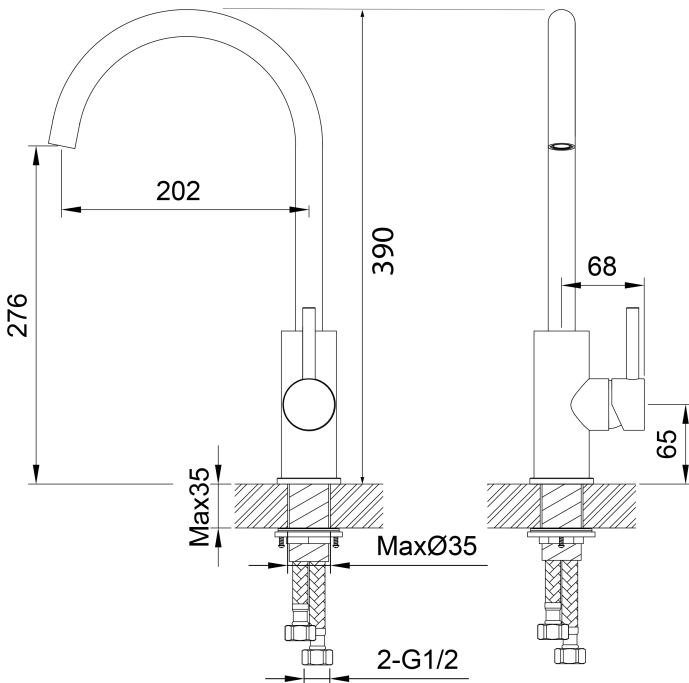

WELS RATING - LOW PRESSURE

4 Star (6.0L/min)

MAXIMUM TEMPERATURE

65°C

PLUMBING CONNECTION

15mm

SPOUT REACH

202mm

Specifications and dimensions correct at time of publication however are subject to change without notice.

Please refer to physical product prior to installation.

Installation instructions for this product are available from the product page on [vodaplumbingware.co.nz](http://vodaplumbingware.co.nz)