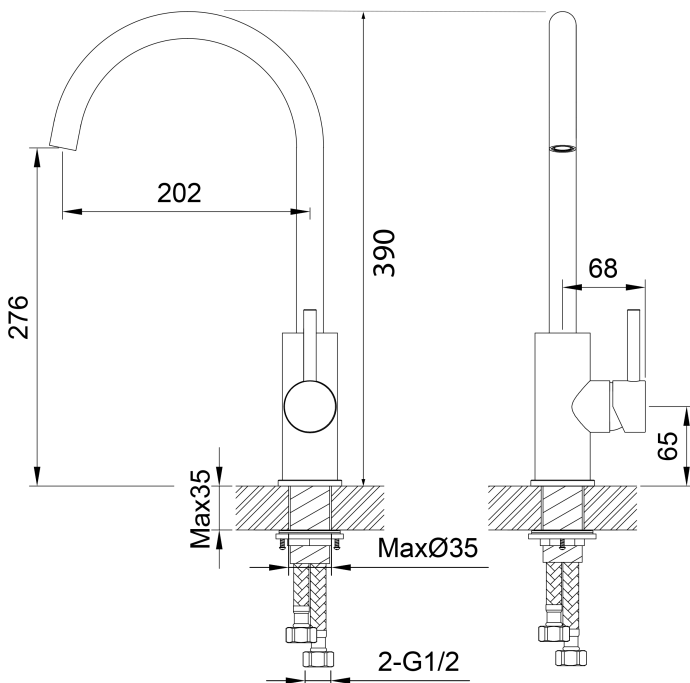

WELS RATING - LOW PRESSURE

4 Star (6.0L/min)

MAXIMUM TEMPERATURE

65°C

PLUMBING CONNECTION

15mm

SPOUT REACH

202mm

Specifications and dimensions correct at time of publication however are subject to change without notice.

Please refer to physical product prior to installation.

Installation instructions for this product are available from the product page on vodaplumbingware.co.nz