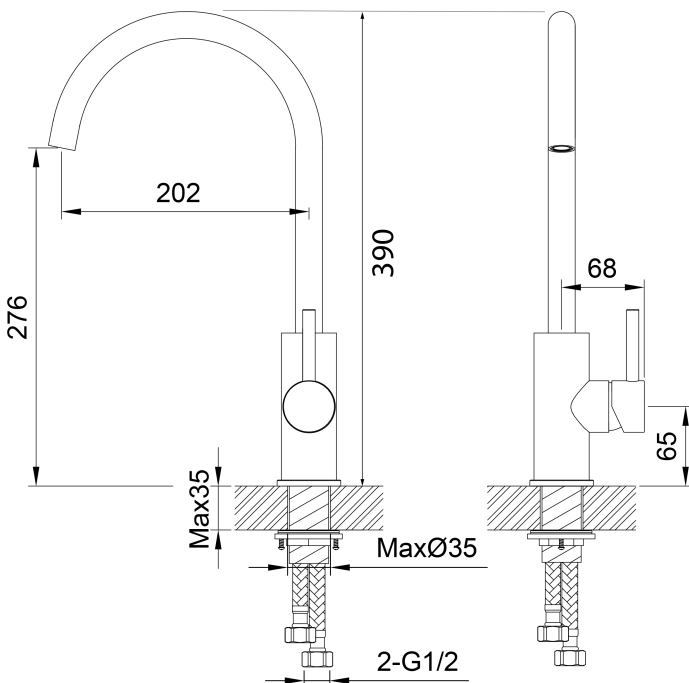

WELS RATING - LOW PRESSURE

4 Star (6.0L/min)

MAXIMUM TEMPERATURE

65°C

PLUMBING CONNECTION

15mm

SPOUT REACH

202mm

Specifications and dimensions correct at time of publication however are subject to change without notice.

Please refer to physical product prior to installation.

Installation instructions for this product are available from the product page on vodaplumbingware.co.nz