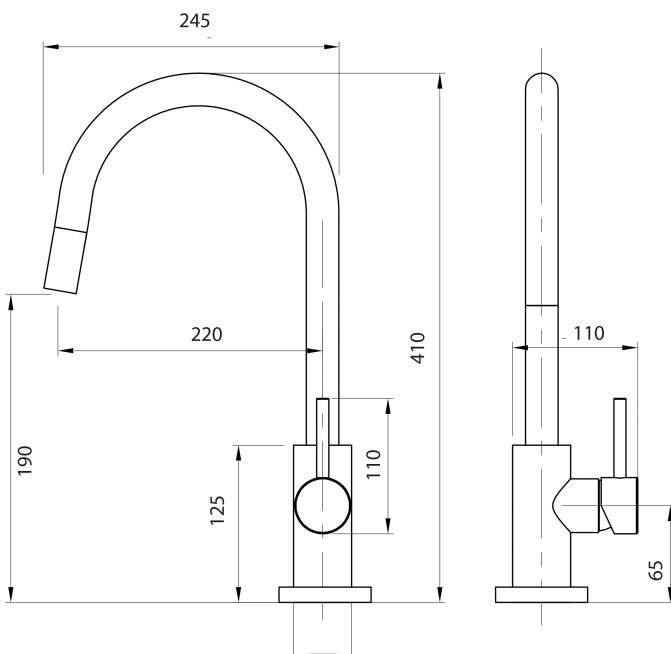

150kPa

MAXIMUM PRESSURE

500kPa (As per NZ Building Code AS/NZ 3500.1)

WELS RATING - MAINS PRESSURE

4 Star (6L/min)

CARTRIDGE/HEADWORKS

European Ceramic Cartridge

MAXIMUM TEMPERATURE

65°C

PLUMBING CONNECTION

15mm

SPOUT REACH

220mm

PULLOUT HOSE LENGTH

+300mm

Specifications and dimensions correct at time of publication however are subject to change without notice.

Please refer to physical product prior to installation.

Installation instructions for this product are available from the product page on vodaplumbingware.co.nz