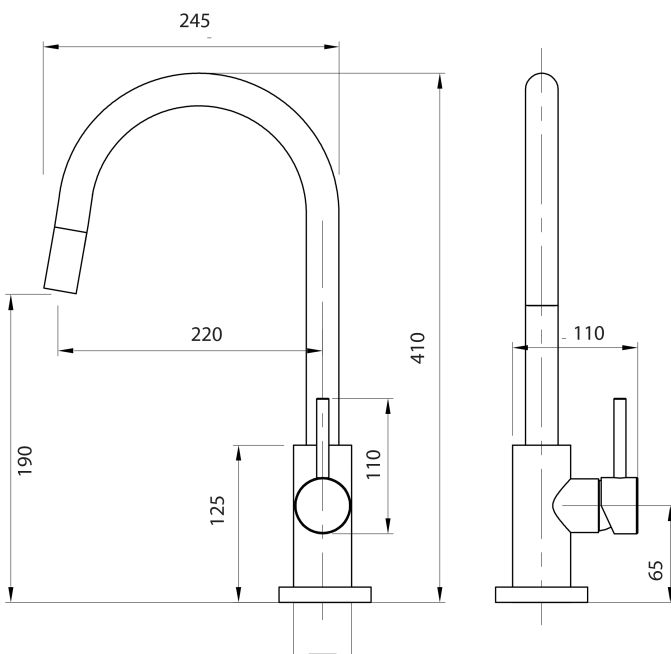

150kPa

MAXIMUM PRESSURE

500kPa (As per NZ Building Code AS/NZ 3500.1)

WELS RATING - MAINS PRESSURE

4 Star (6L/min)

CARTRIDGE/HEADWORKS

European Ceramic Cartridge

MAXIMUM TEMPERATURE

65°C

PLUMBING CONNECTION

15mm

SPOUT REACH

220mm

PULLOUT HOSE LENGTH

+300mm

Specifications and dimensions correct at time of publication however are subject to change without notice.