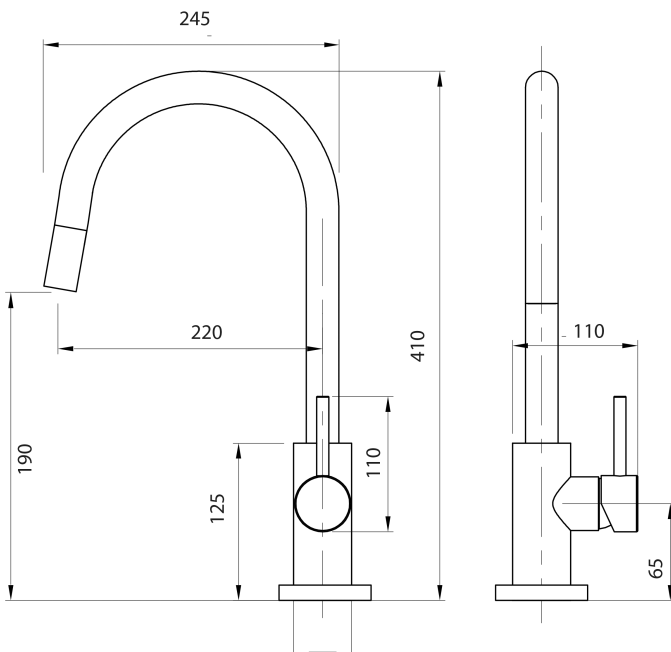

CARTRIDGE/HEADWORKS

European Ceramic Cartridge

MAXIMUM TEMPERATURE

65°C

PLUMBING CONNECTION

15mm

SPOUT REACH

220mm

PULLOUT HOSE LENGTH

+300mm

Specifications and dimensions correct at time of publication however are subject to change without notice.

Please refer to physical product prior to installation.

Installation instructions for this product are available from the product page on [vodaplumbingware.co.nz](http://vodaplumbingware.co.nz)