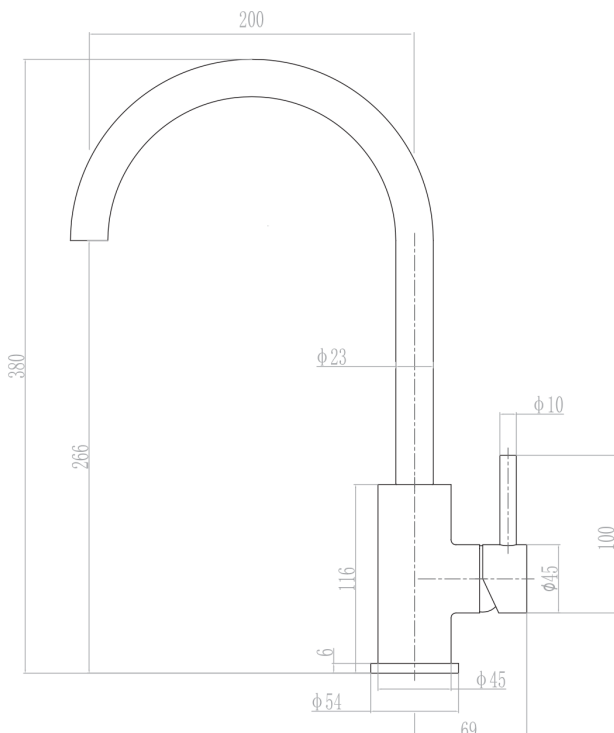

5 Star (5.5L/min)

CARTRIDGE/HEADWORKS

European Ceramic Cartridge

MAXIMUM TEMPERATURE

65°C

BENCH HOLE SIZE

35mm

PLUMBING CONNECTION

15mm

SPOUT REACH

200mm

Specifications and dimensions correct at time of publication however are subject to change without notice.

Please refer to physical product prior to installation.

Installation instructions for this product are available from the product page on vodaplumbingware.co.nz