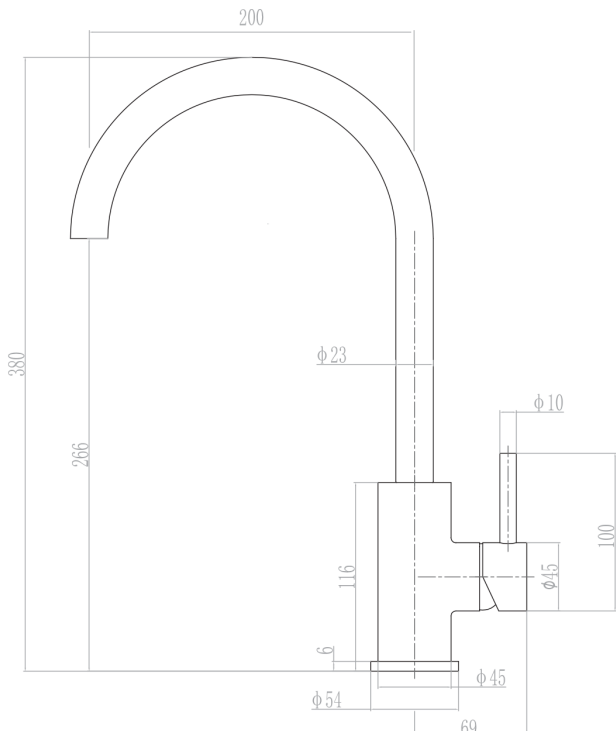

# Voda Gooseneck Sink Mixer - Cold Start

PRODUCT CODE	<b>VSS11BK</b>
COLOUR/FINISHES	<b>Matte Black</b> Chrome Brushed Gunmetal (PVD) Matte Black
FEATURES	Coldstart Technology Swivel spout
PRESSURE TYPE	All Pressures
MINIMUM PRESSURE	35kPa
MAXIMUM PRESSURE	500kPa (As per NZ Building Code AS/NZ 3500.1)
WELS RATING - MAINS PRESSURE	4 Star (7L/min)
WELS RATING - LOW PRESSURE	5 Star (5.5L/min)
CARTRIDGE/HEADWORKS	European Ceramic Cartridge
MAXIMUM TEMPERATURE	65°C
BENCH HOLE SIZE	35mm
PLUMBING CONNECTION	15mm
SPOUT REACH	200mm

Specifications and dimensions correct at time of publication however are subject to change without notice.

Please refer to physical product prior to installation.

Installation instructions for this product are available from the product page on [vodaplumbingware.co.nz](http://vodaplumbingware.co.nz)