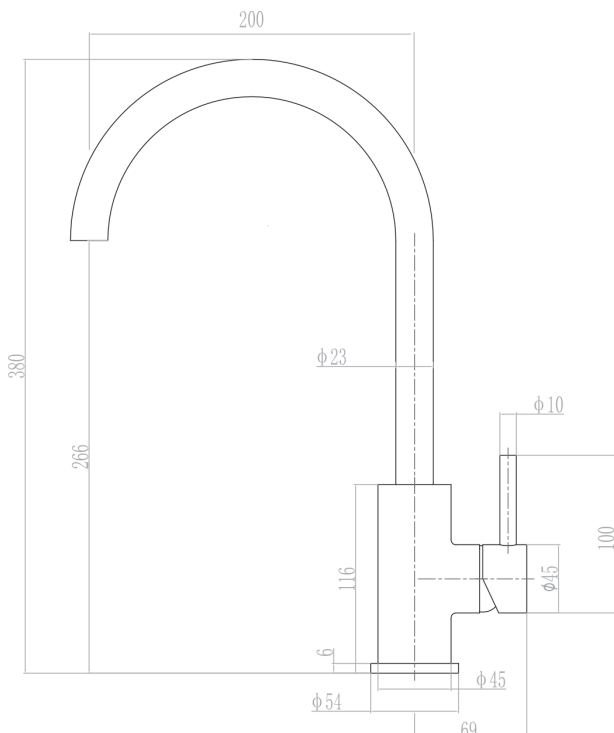

# Voda Gooseneck Sink Mixer - Cold Start

PRODUCT CODE	<b>VSS11BG</b>
COLOUR/FINISHES	<b>Brushed Gunmetal (PVD)</b> Chrome Matte Black
FEATURES	Coldstart Technology Swivel spout
PRESSURE TYPE	All Pressures
MINIMUM PRESSURE	35kPa
MAXIMUM PRESSURE	500kPa (As per NZ Building Code AS/NZ 3500.1)
WELS RATING - MAINS PRESSURE	4 Star (7L/min)
WELS RATING - LOW PRESSURE	5 Star (5.5L/min)
CARTRIDGE/HEADWORKS	European Ceramic Cartridge
MAXIMUM TEMPERATURE	65°C
BENCH HOLE SIZE	35mm
PLUMBING CONNECTION	15mm
SPOUT REACH	200mm

Specifications and dimensions correct at time of publication however are subject to change without notice.

Please refer to physical product prior to installation.

Installation instructions for this product are available from the product page on [vodaplumbingware.co.nz](http://vodaplumbingware.co.nz)