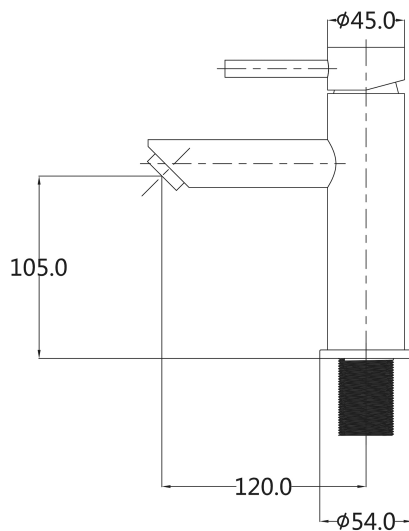

65°C

PLUMBING CONNECTION

15mm

WELS RATING - MAINS

4 Star (7.5L/min)

PRESSURE

WELS RATING - LOW

5 Star (5.0L/Min)

PRESSURE

CARTRIDGE/HEADWORKS

European Ceramic Cartridge

Specifications and dimensions correct at time of publication however are subject to change without notice.

Please refer to physical product prior to installation.