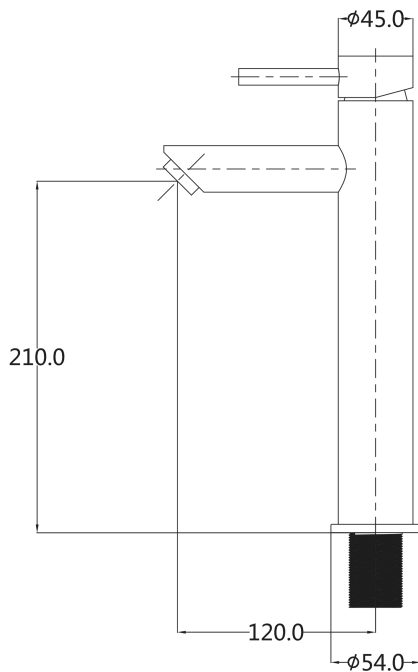

Stainless High Rise Basin Mixer – Minimal

PRODUCT CODE	VSS022
COLOUR/FINISHES	Brushed Stainless
FEATURES	Fixed Spout
PRESSURE TYPE	All Pressures
MINIMUM PRESSURE	35kPa
MAXIMUM PRESSURE	500kPa (As per NZ Building Code AS/NZ 3500.1)
MAXIMUM TEMPERATURE	65°C
PLUMBING CONNECTION	15mm
WELS RATING - MAINS PRESSURE	4 Star (7.5L/min)
WELS RATING - LOW PRESSURE	5 Star (5.0L/Min)
CARTRIDGE/HEADWORKS	European Ceramic Cartridge
SPOUT HEIGHT	210mm
SPOUT REACH	120mm

Specifications and dimensions correct at time of publication however are subject to change without notice.

Please refer to physical product prior to installation.

Installation instructions for this product are available from the product page on vodaplumbingware.co.nz