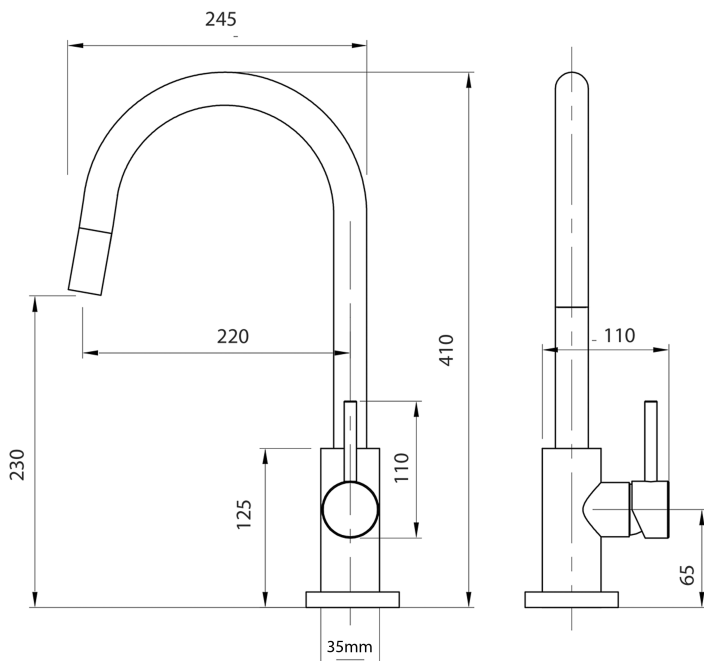

Stainless Gooseneck Minimal Pull Out Sink Mixer - Cold Start

PRODUCT CODE	VSS015
COLOUR/FINISHES	Brushed Stainless
FEATURES	360 Degree Pull Out Spout Coldstart Technology Swivel spout
PRESSURE TYPE	Mains Pressure only
MINIMUM PRESSURE	150kPa
MAXIMUM PRESSURE	500kPa (As per NZ Building Code AS/NZ 3500.1)
WELS RATING - MAINS PRESSURE	4 Star (6L/min)
CARTRIDGE/HEADWORKS	European Ceramic Cartridge
MAXIMUM TEMPERATURE	65°C
PLUMBING CONNECTION	15mm
SPOUT REACH	220mm
PULLOUT HOSE LENGTH	+300mm
BENCH HOLE SIZE	35mm

Specifications and dimensions correct at time of publication however are subject to change without notice.

Please refer to physical product prior to installation.

Installation instructions for this product are available from the product page on vodaplumbingware.co.nz