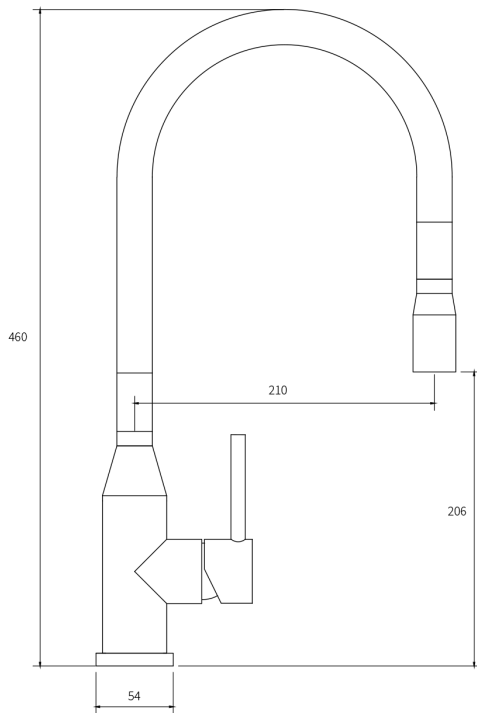

Stainless Pull Down Sink Mixer – Minimal

PRODUCT CODE	VSS012
COLOUR/FINISHES	Stainless Steel + Black Brushed Stainless Stainless Steel + Black
FEATURES	360 Degree Pull Out Spout Swivel spout
PRESSURE TYPE	Mains Pressure only
MINIMUM PRESSURE	150kPa
MAXIMUM PRESSURE	500kPa (As per NZ Building Code AS/NZ 3500.1)
WELS RATING - MAINS PRESSURE	4 Star (7.5L/min)
CARTRIDGE/HEADWORKS	European Ceramic Cartridge
MAXIMUM TEMPERATURE	65°C
PLUMBING CONNECTION	15mm
SPOUT REACH	210mm
PULLOUT HOSE LENGTH	+300mm
BENCH HOLE SIZE	40mm

Specifications and dimensions correct at time of publication however are subject to change without notice.

Please refer to physical product prior to installation.

Installation instructions for this product are available from the product page on vodaplumbingware.co.nz