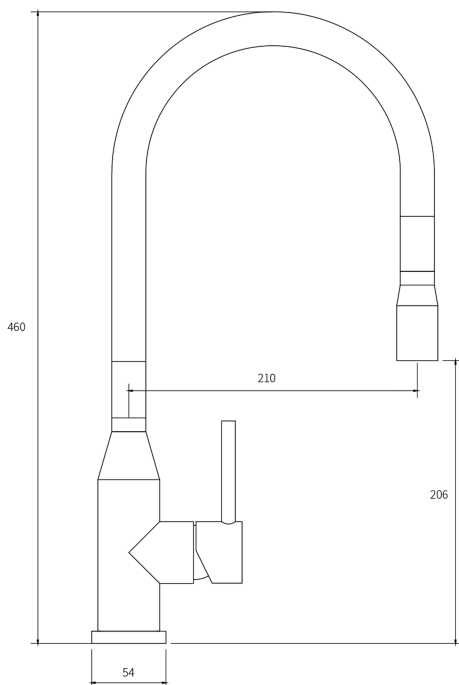

European Ceramic Cartridge

MAXIMUM TEMPERATURE

65°C

PLUMBING CONNECTION

15mm

SPOUT REACH

210mm

PULLOUT HOSE LENGTH

+300mm

BENCH HOLE SIZE

40mm

Specifications and dimensions correct at time of publication however are subject to change without notice.

Please refer to physical product prior to installation.

Installation instructions for this product are available from the product page on vodaplumbingware.co.nz