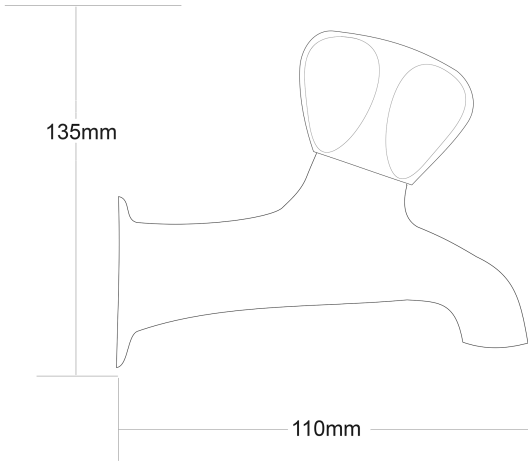

# Proline Tub Taps

PRODUCT CODE

**VPLNSB1HT**

COLOUR/FINISHES

Chrome

FEATURES

Brass construction

HEADWORKS

Half Turn  
Standard

PRESSURE TYPE

All Pressures

MINIMUM PRESSURE

17kPa

MAXIMUM PRESSURE

500kPa (As per NZ Building Code AS/NZ  
3500.1)

WELS RATING - MAINS  
PRESSURE

0 Star (16+L/min)

WELS RATING - LOW  
PRESSURE

2 Star (11.5L/min)

CARTRIDGE/HEADWORKS

European Headworks

MAXIMUM TEMPERATURE

65°C

PLUMBING CONNECTION

15mm

CERTIFICATION

WaterMark Certified

Specifications and dimensions correct at time of publication however are subject to change without notice.

Please refer to physical product prior to installation.

Installation instructions for this product are available from the product page on [vodaplumbingware.co.nz](http://vodaplumbingware.co.nz)