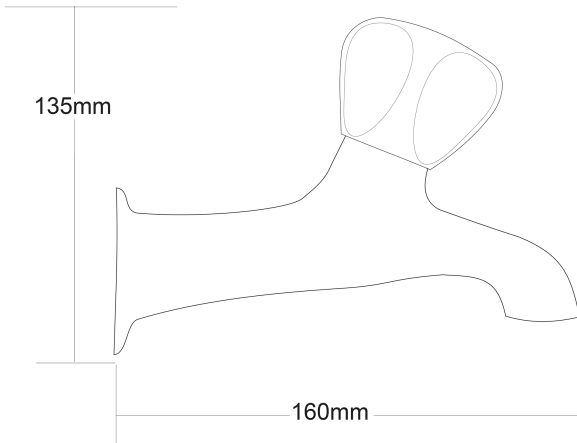

# Proline Bath Taps

PRODUCT CODE

**VPLNEB2HT**

COLOUR/FINISHES

Chrome

FEATURES

Brass construction

HEADWORKS

Half Turn  
Standard

PLUMBING CONNECTION

15mm  
20mm

PRESSURE TYPE

All Pressures

MINIMUM PRESSURE

17kPa

MAXIMUM PRESSURE

500kPa (As per NZ Building Code AS/NZ  
3500.1)

WELS RATING - MAINS  
PRESSURE

0 Star (16+L/min)

WELS RATING - LOW  
PRESSURE

0 Star (16+L/min)

CARTRIDGE/HEADWORKS

European Headworks

MAXIMUM TEMPERATURE