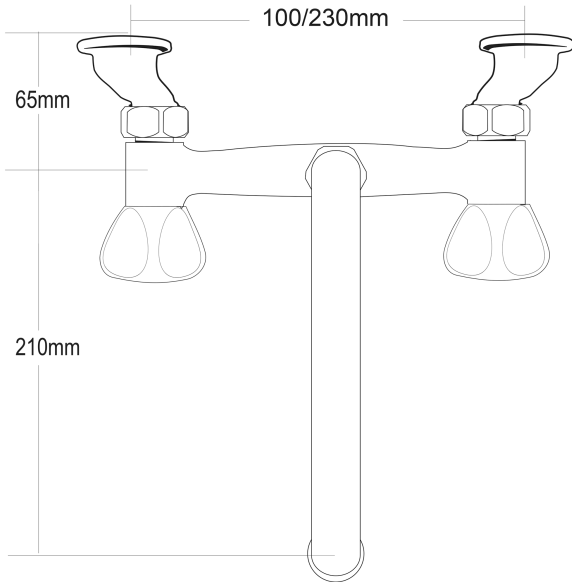

Proline Sink Faucet

PRODUCT CODE

VPLN130HT

COLOUR/FINISHES

Chrome

FEATURES

Brass construction

HEADWORKS

Half Turn
Standard

PRESSURE TYPE

All Pressures

MINIMUM PRESSURE

17kPa

MAXIMUM PRESSURE

500kPa (As per NZ Building Code AS/NZ 3500.1)

WELS RATING - MAINS
PRESSURE

3 Star (9L/min)

WELS RATING - LOW
PRESSURE

4 Star (7.5L/min)

CARTRIDGE/HEADWORKS

European Headworks

MAXIMUM TEMPERATURE

65°C

PLUMBING CONNECTION

15mm

SPOUT REACH

230mm

CERTIFICATION

WaterMark Certified

Specifications and dimensions correct at time of publication however are subject to change without notice.

Please refer to physical product prior to installation.