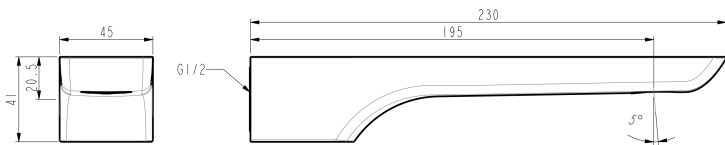

PLUMBING CONNECTION

15mm

SPOUT REACH

195mm

Specifications and dimensions correct at time of publication however are subject to change without notice.

Please refer to physical product prior to installation.