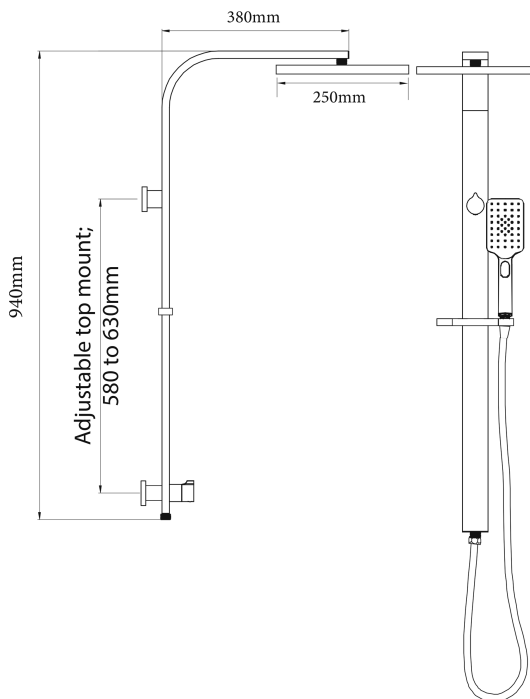

Olympia Double Head Shower (Square)

PRODUCT CODE	VOP73SBCU
COLOUR/FINISHES	Brushed Copper (PVD) Brushed Gunmetal (PVD) Brushed Nickel (PVD)
FEATURES	3 Function Handpiece Adjustable head Adjustable Top Bracket; 580 to 630mm centers Brass Construction (Slide)
PRESSURE TYPE	Mains Pressure only
MINIMUM PRESSURE	150kPa
MAXIMUM PRESSURE	500kPa (As per NZ Building Code AS/NZ 3500.1)
WELS RATING - MAINS PRESSURE	3 Star (9L/min)
MAXIMUM TEMPERATURE	65°C
PLUMBING CONNECTION	15mm
COLOUR COAT	Physical Vapour Deposition (PVD)

Specifications and dimensions correct at time of publication however are subject to change without notice.

Please refer to physical product prior to installation.

Installation instructions for this product are available from the product page on vodaplumbingware.co.nz