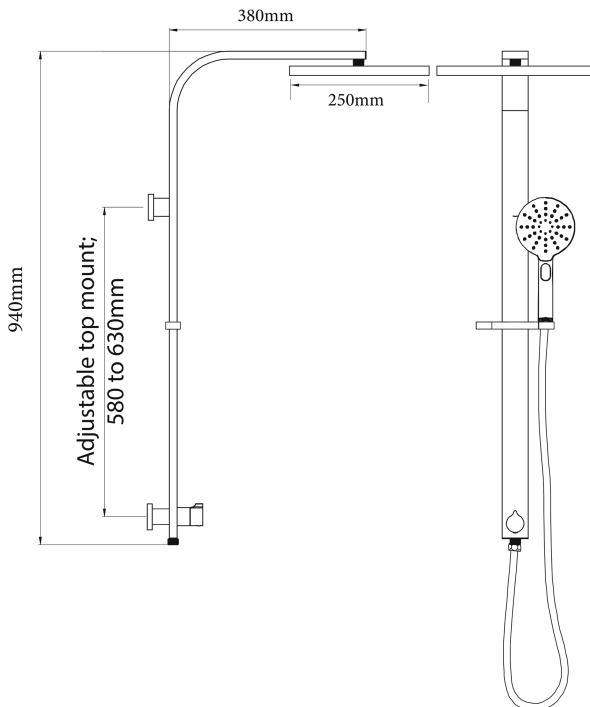

Olympia Double Head Shower (Round)

PRODUCT CODE

VOP73RBG

FEATURES

3 Function Handpiece
Adjustable head
Brass Construction (Slide)

COLOUR/FINISHES

Brushed Gunmetal (PVD)
Brushed Copper (PVD)
Brushed Nickel (PVD)

MAXIMUM TEMPERATURE

65°C

PLUMBING CONNECTION

15mm

COLOUR COAT

Physical Vapour Deposition (PVD)

Specifications and dimensions correct at time of publication however are subject to change without notice.

Please refer to physical product prior to installation.

Installation instructions for this product are available from the product page on vodaplumbingware.co.nz