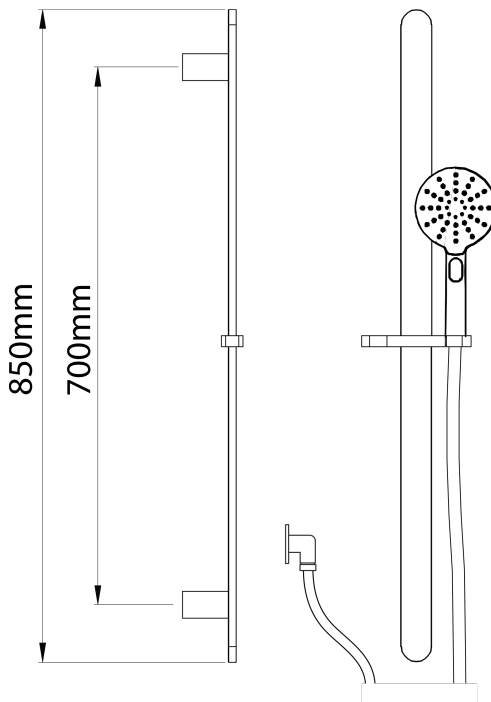

Olympia Slide Shower (Round) – 3 Function

PRODUCT CODE

VOP63RBCU

COLOUR/FINISHES

Brushed Copper (PVD)
Brushed Gunmetal (PVD)
Brushed Nickel (PVD)

FEATURES

3 Function Handpiece
Brass Construction (Slide)

PRESSURE TYPE

Mains Pressure only

MINIMUM PRESSURE

150kPa

MAXIMUM PRESSURE

500kPa (As per NZ Building Code AS/NZ 3500.1)

WELS RATING - MAINS PRESSURE

3 Star (7L/min)

MAXIMUM TEMPERATURE

65°C

PLUMBING CONNECTION

15mm

COLOUR COAT

Physical Vapour Deposition (PVD)

Specifications and dimensions correct at time of publication however are subject to change without notice.

Please refer to physical product prior to installation.