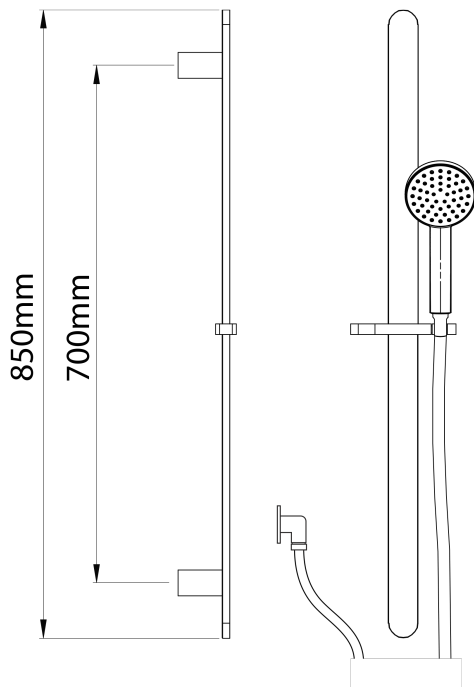

# Olympia Slide Shower (Round) – 1 Function

PRODUCT CODE	<b>VOP61RBG</b>
COLOUR/FINISHES	<b>Brushed Gunmetal (PVD)</b> Brushed Nickel (PVD)
FEATURES	Brass Construction (Slide)
PRESSURE TYPE	All Pressures
MINIMUM PRESSURE	35kPa
MAXIMUM PRESSURE	500kPa (As per NZ Building Code AS/NZ 3500.1)
WELS RATING - MAINS PRESSURE	3 Star (7.5L/min)
WELS RATING - LOW PRESSURE	3 Star (8.5L/min)
MAXIMUM TEMPERATURE	65°C
PLUMBING CONNECTION	15mm

Specifications and dimensions correct at time of publication however are subject to change without notice.

Please refer to physical product prior to installation.

Installation instructions for this product are available from the product page on [vodaplumbingware.co.nz](http://vodaplumbingware.co.nz)