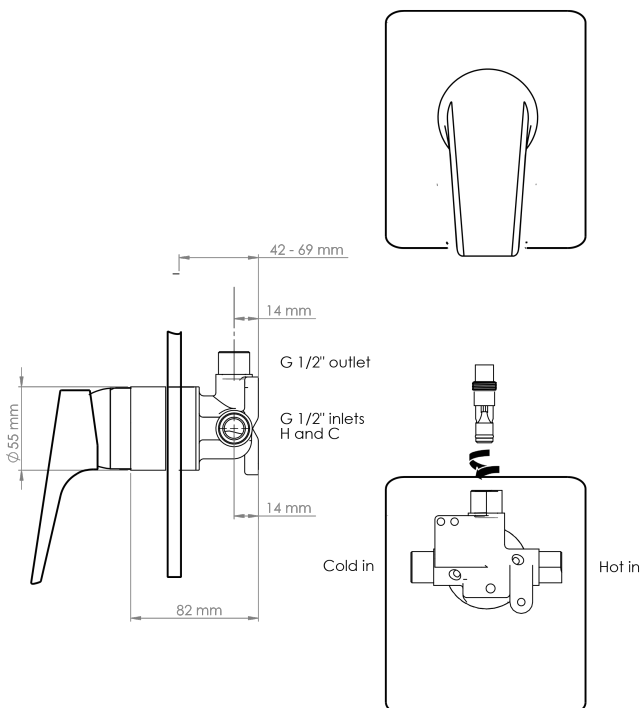

MAXIMUM PRESSURE

500kPa (As per NZ Building Code AS/NZ 3500.1)

CARTRIDGE/HEADWORKS

European Ceramic Cartridge

MAXIMUM TEMPERATURE

65°C

PLUMBING CONNECTION

15mm

CERTIFICATION

WaterMark Certified

Specifications and dimensions correct at time of publication however are subject to change without notice.

Please refer to physical product prior to installation.

Installation instructions for this product are available from the product page on vodaplumbingware.co.nz