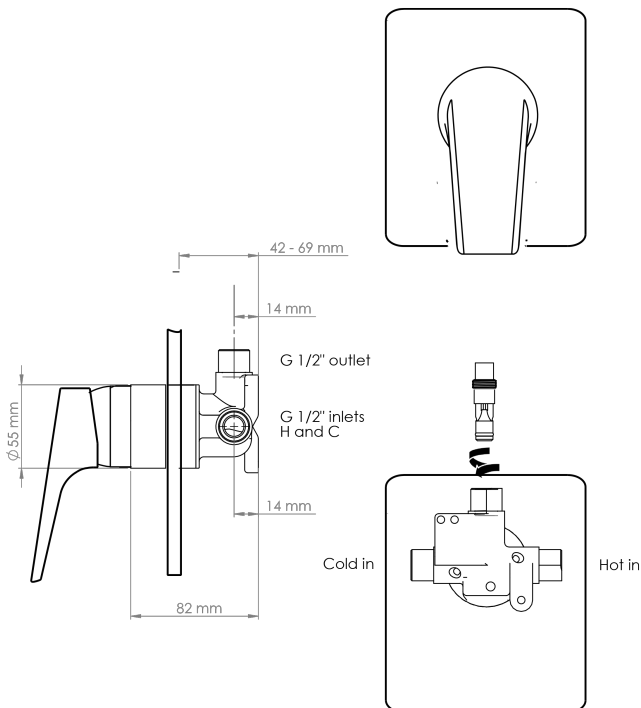

All Pressures
 Unequal/Low Pressure

MINIMUM PRESSURE

17kPa

MAXIMUM PRESSURE

500kPa (As per NZ Building Code AS/NZ 3500.1)

CARTRIDGE/HEADWORKS

European Ceramic Cartridge

MAXIMUM TEMPERATURE

65°C

PLUMBING CONNECTION

15mm

CERTIFICATION

WaterMark Certified

Specifications and dimensions correct at time of publication however are subject to change without notice.

Please refer to physical product prior to installation.