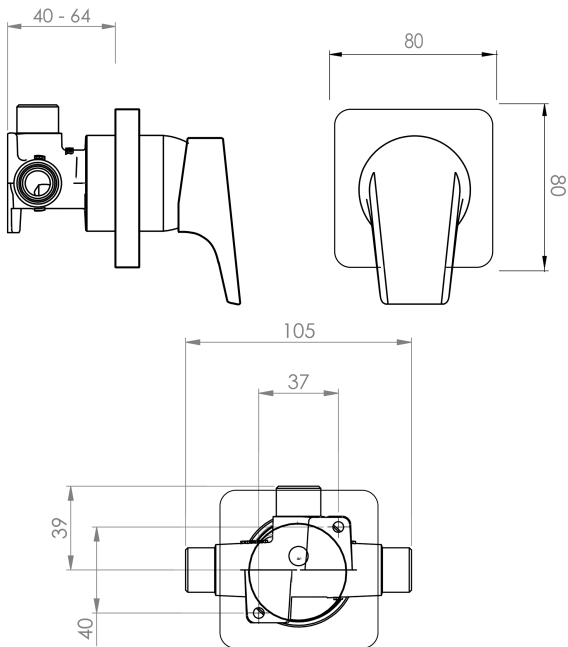

PLUMBING CONNECTION

15mm

FACEPLATE DIMENSIONS

80 x 80mm

COLOUR COAT

Physical Vapour Deposition (PVD)

CERTIFICATION

WaterMark Certified

Specifications and dimensions correct at time of publication however are subject to change without notice.

Please refer to physical product prior to installation.

Installation instructions for this product are available from the product page on vodaplumbingware.co.nz